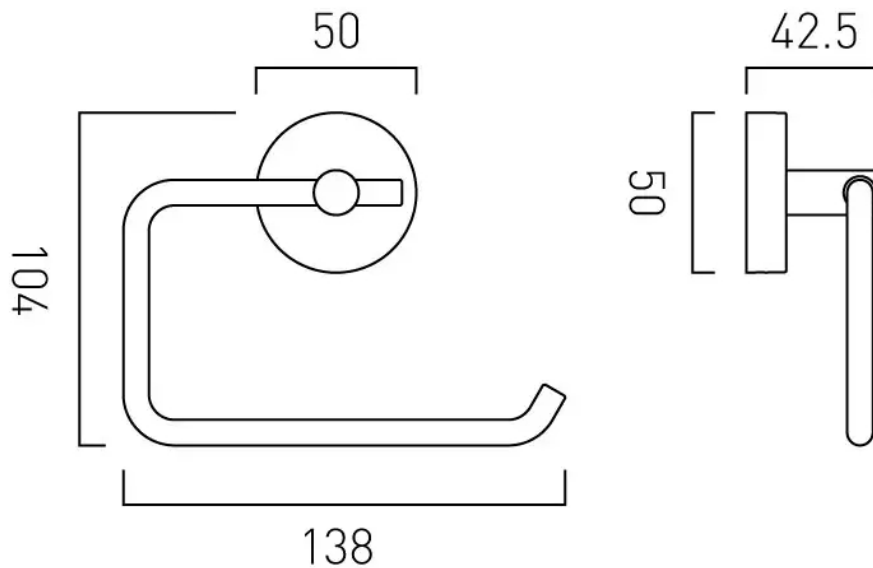

.....

TECHNICAL DRAWING

COLLECTION: SIRKEL

PRODUCT CODE: AX-SIR-180-CP

CONTACT

SALES: 01934 744466

AFTERSALES: 01934 745163

EMAIL: SALES@VADO.COM