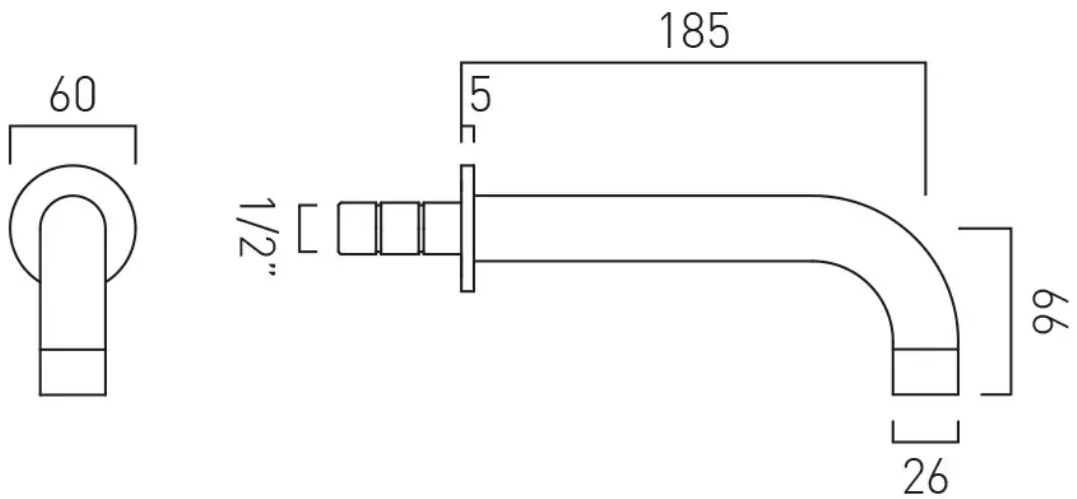

# TECHNICAL DRAWING

COLLECTION: SIRKEL

PRODUCT CODE: AX-SIR-140/RO