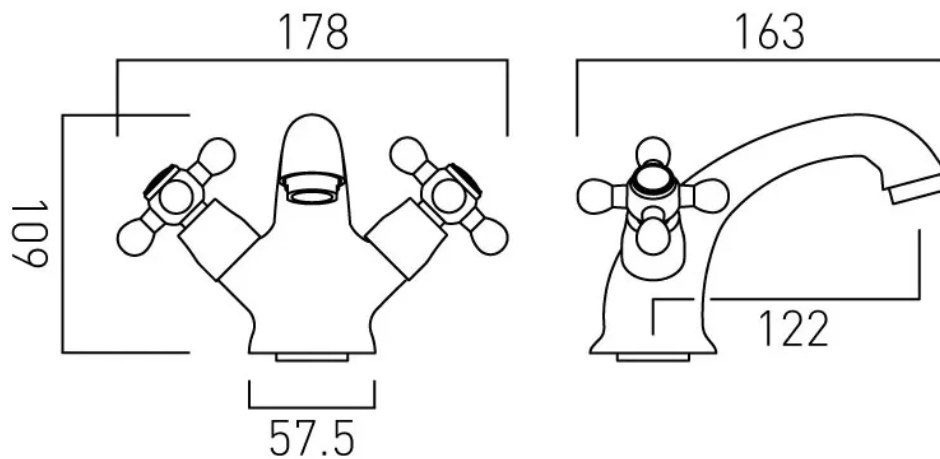

.....

SPECIFICATION SHEET

COLLECTION: VICTORIANA
PRODUCT CODE: AX-VIC-100/CD-CP

DESCRIPTION:

mono basin mixer
deck mounted with pop-up waste
with water flow straightener
with Neoperl water flow aerator
cold ceramic cartridge C-201-RTC
hot ceramic cartridge C-201-LTC
2 x 1/2" nut x 400mm flexipipe
connections
deck mount drill hole diameter 33mm
minimum operating pressure 0.2 bar
LP

AFTERSALES: 01934 745163

EMAIL: SALES@VADO.COM

WWW.VADO.COM/AXCES

AXCES
by VADO

.....

TECHNICAL DRAWING

COLLECTION: VICTORIANA

PRODUCT CODE: AX-VIC-100/CD-CP