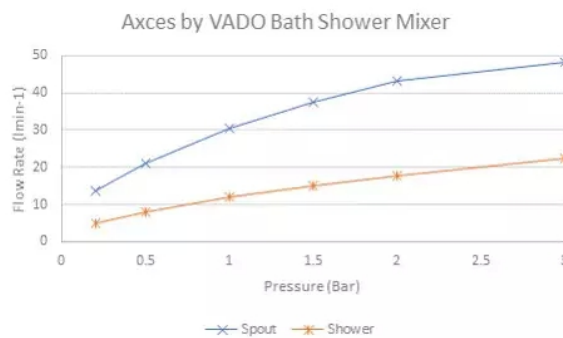

.....

SPECIFICATION SHEET

COLLECTION: NURI
PRODUCT CODE: AX-NUR-130+K-CP

DESCRIPTION:

2 hole bath shower mixer
deck mounted
with Neoperl water flow straightener
with Sirkel single function shower kit
cold ceramic cartridge C-301-RTC
hot ceramic cartridge C-301-LTC
2 x 3/4" male threaded connections
deck mount drill hole diameter
28-30mm
minimum operating pressure 0.2 bar
LP

FINISH:

Chrome
0.2 bar LP

MINIMUM OPERATING PRESSURE:

FLOW RATE AT 3.0 BAR FLOW PRESSURE:

Bath: 46 l/m, Shower: 22 l/m

CONTACT

SALES: 01934 744466

AFTERSALES: 01934 745163