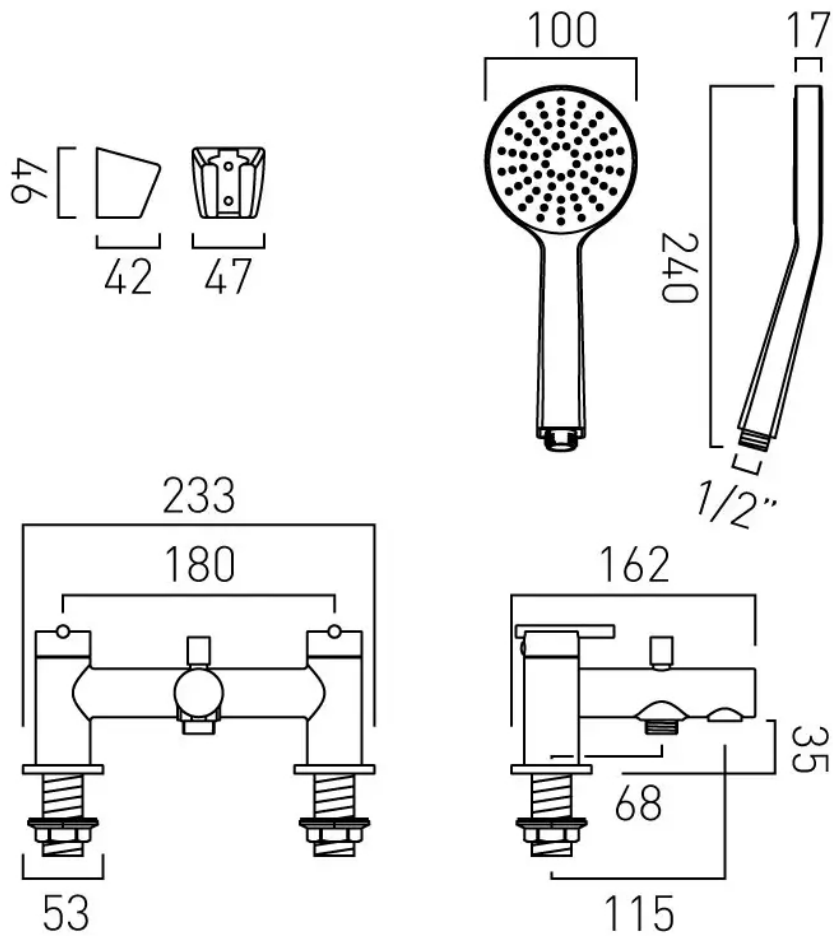

.....

SPECIFICATION SHEET

COLLECTION: NURI
PRODUCT CODE: AX-NUR-130+K-CP

DESCRIPTION:

2 hole bath shower mixer
deck mounted
with Neoperl water flow straightener
with Sirkel single function shower kit
cold ceramic cartridge C-301-RTC
hot ceramic cartridge C-301-LTC
2 x 3/4" male threaded connections
deck mount drill hole diameter
28-30mm
minimum operating pressure 0.2 bar
LP

FINISH:

Chrome
0.2 bar LP

MINIMUM OPERATING PRESSURE:

FLOW RATE AT 3.0 BAR FLOW PRESSURE:

Bath: 46 l/m, Shower: 22 l/m

CONTACT

SALES: 01934 744466

AFTERSALES: 01934 745163

EMAIL: SALES@VADO.COM

WWW.VADO.COM/AXCES

AXCES
by VADO

.....

TECHNICAL DRAWING

COLLECTION: NURI

PRODUCT CODE: AX-NUR-130+K-CP

CONTACT