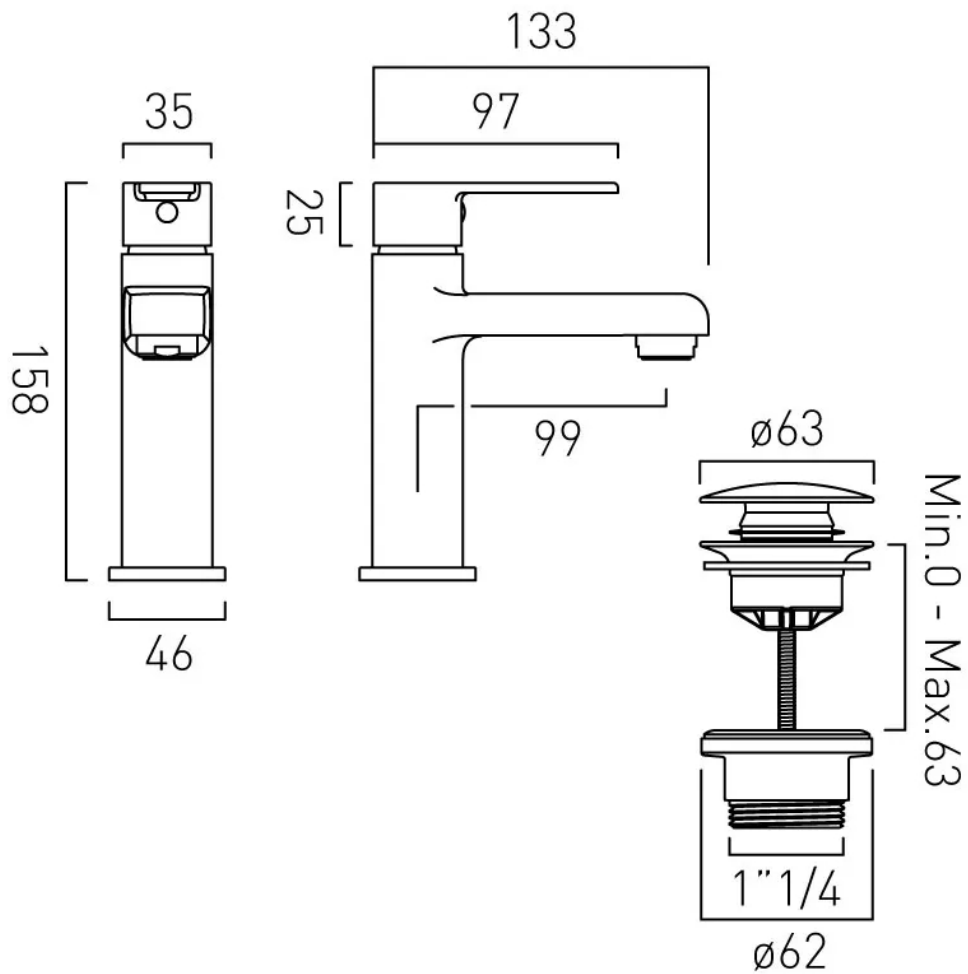

# TECHNICAL DRAWING

COLLECTION: IRLO

PRODUCT CODE: AX-IRO-100M/CC-CP