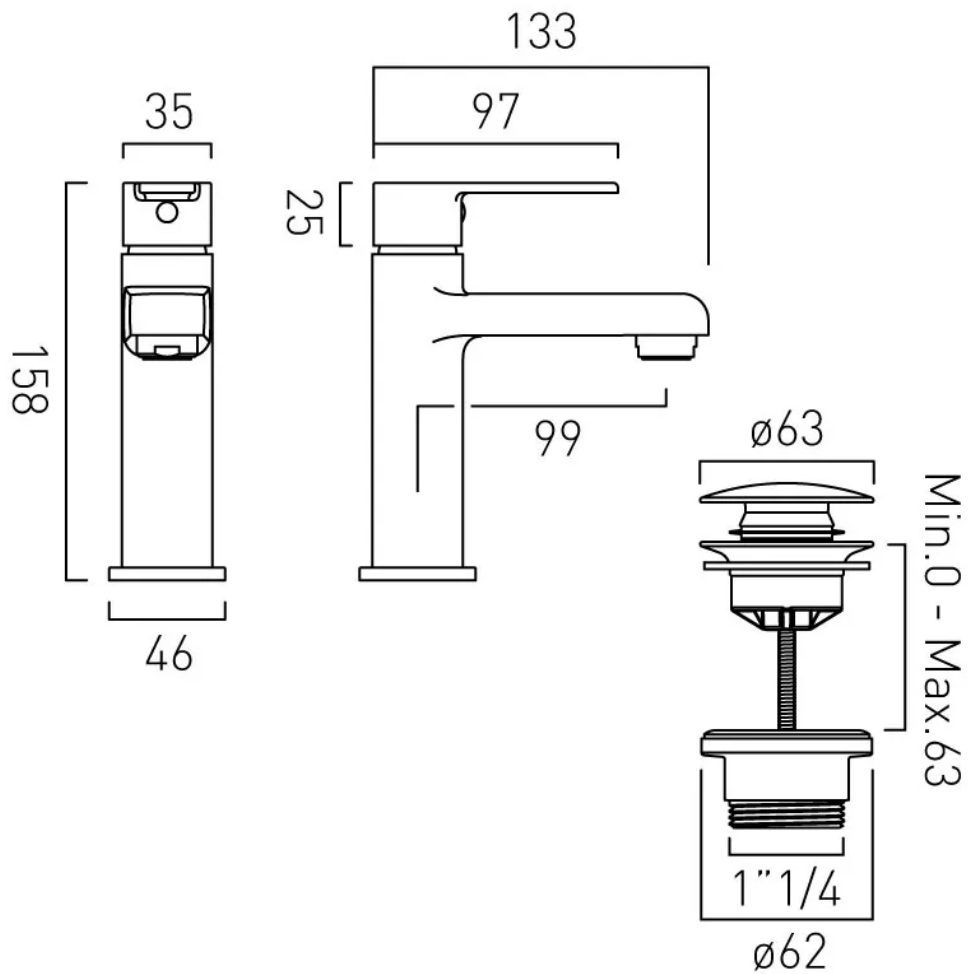

.....

SPECIFICATION SHEET

COLLECTION: IRLO
PRODUCT CODE: AX-IRO-100M/CC-CP

DESCRIPTION:

mini mono basin mixer
single lever
deck mounted
smooth bodied
with push basin waste
flow regulated to 4.5 l/min as standard
ceramic cartridge ION-100M-CAR
2 x 1/2" nut x 400mm flexipipe
connections
deck mount drill hole diameter 32mm
minimum operating pressure 0.5 bar
LP

AFTERSALES: 01934 745163

EMAIL: SALES@VADO.COM

WWW.VADO.COM/AXCES

AXCES
by VADO

.....

TECHNICAL DRAWING

COLLECTION: IRLO

PRODUCT CODE: AX-IRO-100M/CC-CP