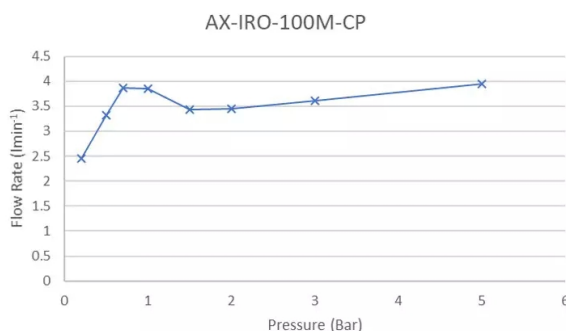

.....

SPECIFICATION SHEET

COLLECTION: IRLO
PRODUCT CODE: AX-IRO-100M/CC-CP

DESCRIPTION:

mini mono basin mixer
single lever
deck mounted
smooth bodied
with push basin waste
flow regulated to 4.5 l/min as standard
ceramic cartridge ION-100M-CAR
2 x 1/2" nut x 400mm flexipipe
connections
deck mount drill hole diameter 32mm
minimum operating pressure 0.5 bar
LP

FINISH:

Chrome

MINIMUM OPERATING PRESSURE:

0.5 bar LP

FLOW RATE AT 3.0 BAR FLOW PRESSURE:

3.61 l/min

CONTACT

SALES: 01934 744466