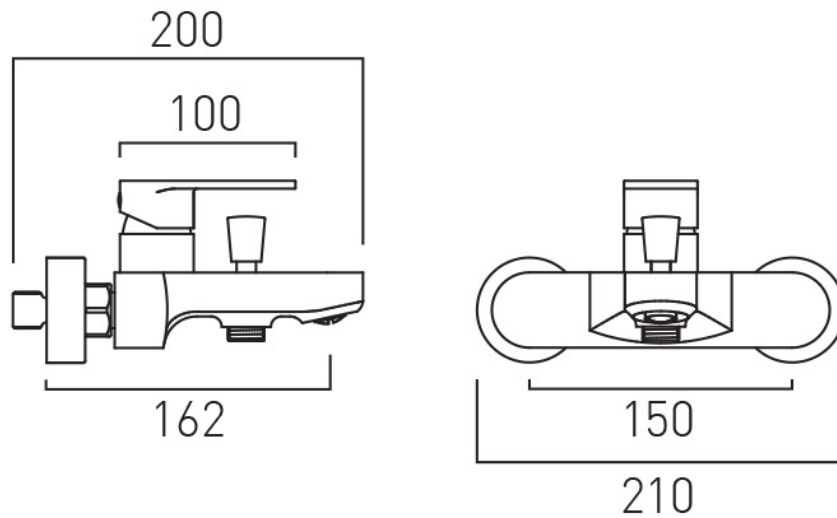

# TECHNICAL DRAWING

COLLECTION: METIZ

PRODUCT CODE: AX-MET-123-CP