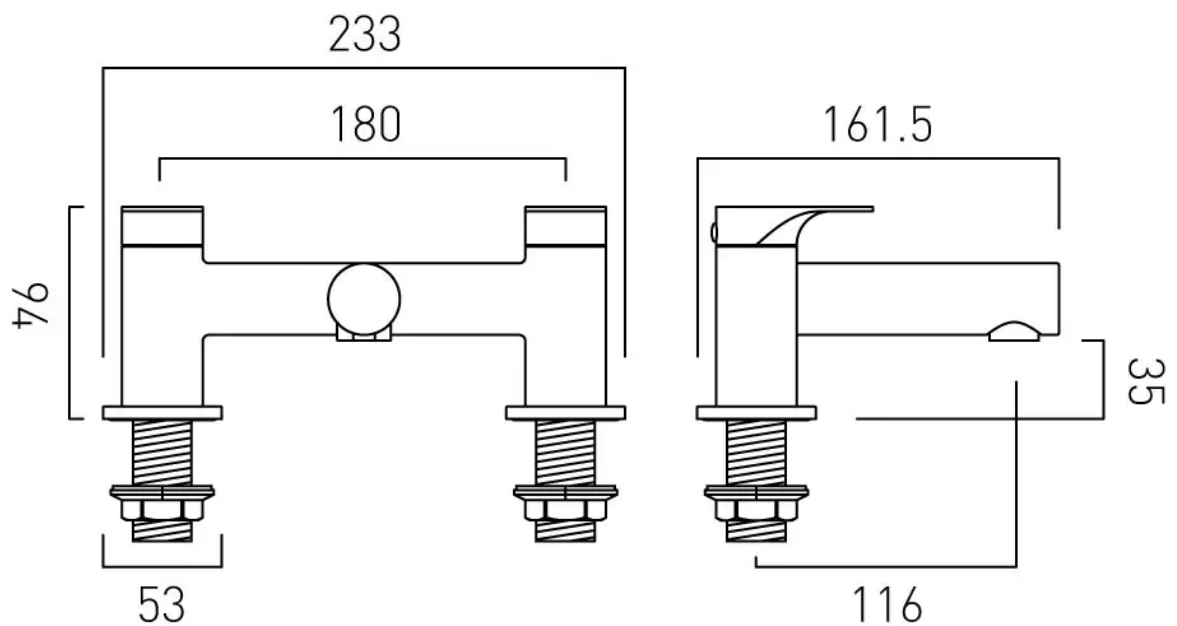

.....

TECHNICAL DRAWING

COLLECTION: METIZ

PRODUCT CODE: AX-MET-137-CP

CONTACT

SALES: 01934 744466

AFTERSALES: 01934 745163

EMAIL: SALES@VADO.COM