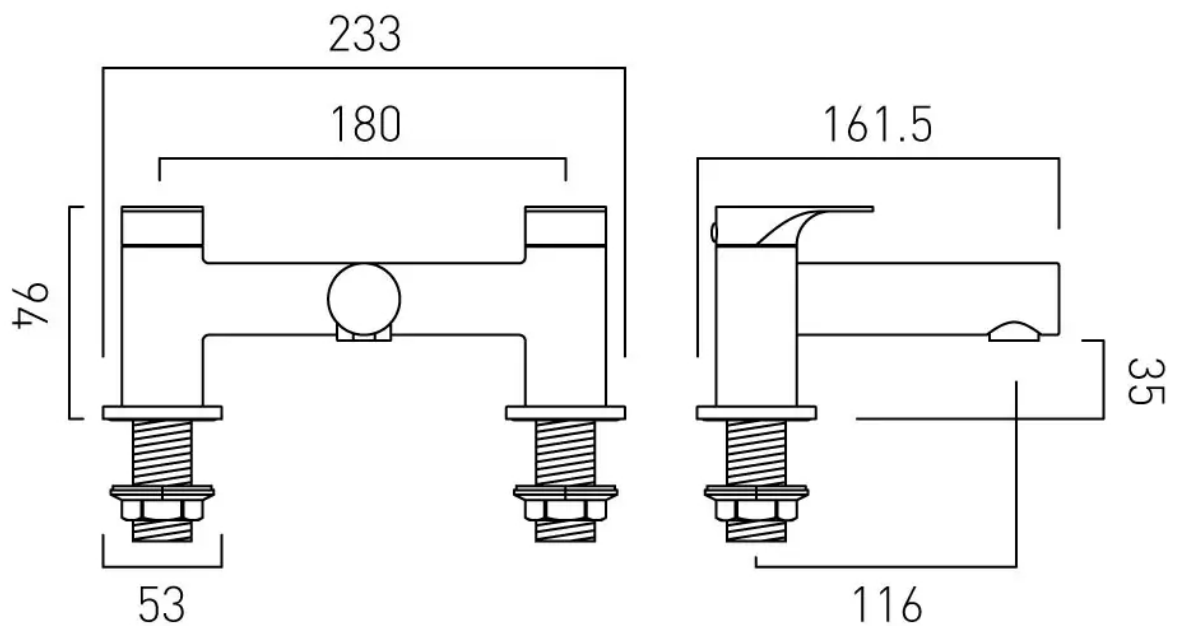

.....

TECHNICAL DRAWING

COLLECTION: METIZ

PRODUCT CODE: AX-MET-137-CP

CONTACT

SALES: 01934 744466

AFTERSALES: 01934 745163

EMAIL: SALES@VADO.COM

WWW.VADO.COM/AXCES

AXCES
by VADO