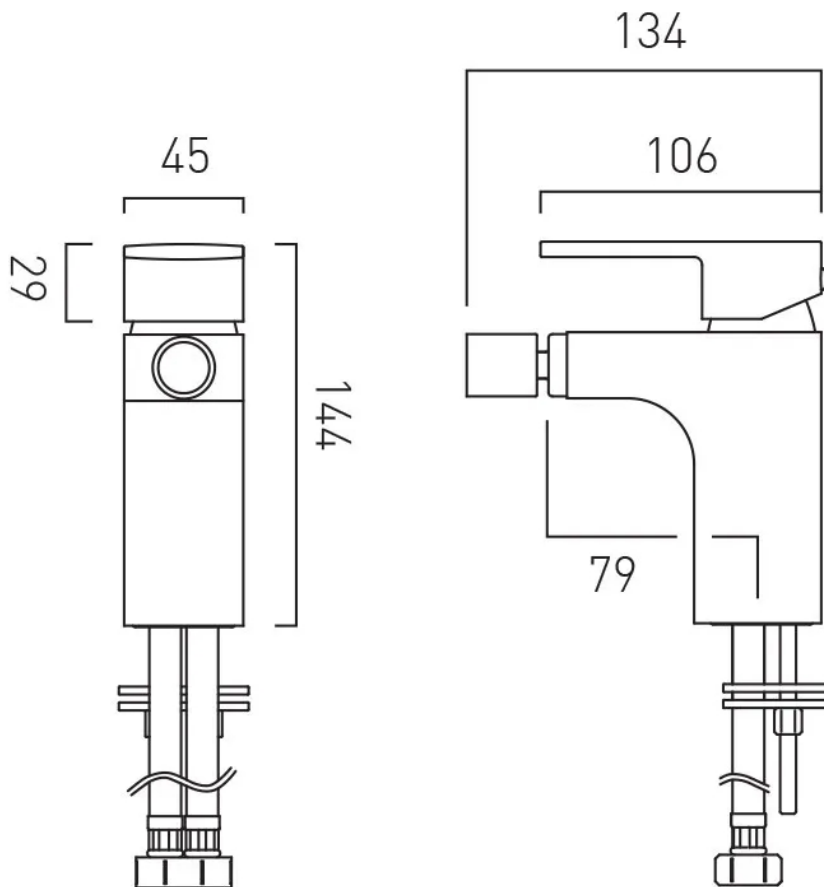

# TECHNICAL DRAWING

COLLECTION: METIZ

PRODUCT CODE: AX-MET-110-CP