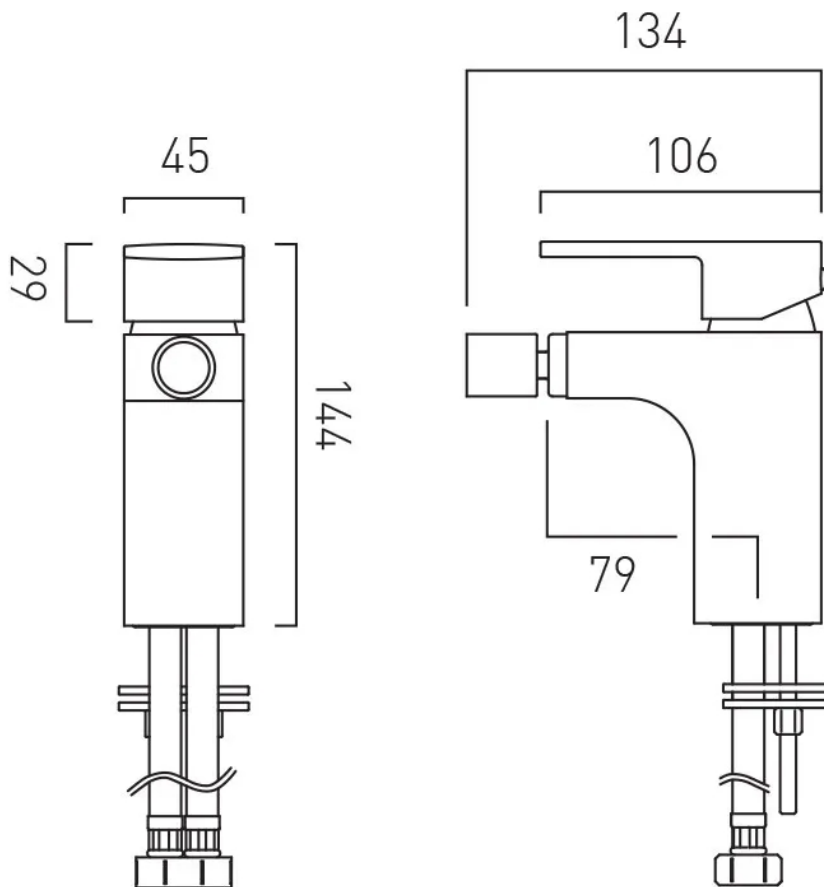

.....

TECHNICAL DRAWING

COLLECTION: METIZ

PRODUCT CODE: AX-MET-110-CP

CONTACT

SALES: 01934 744466

AFTERSALES: 01934 745163

EMAIL: SALES@VADO.COM

WWW.VADO.COM/AXCES

AXCES
by VADO