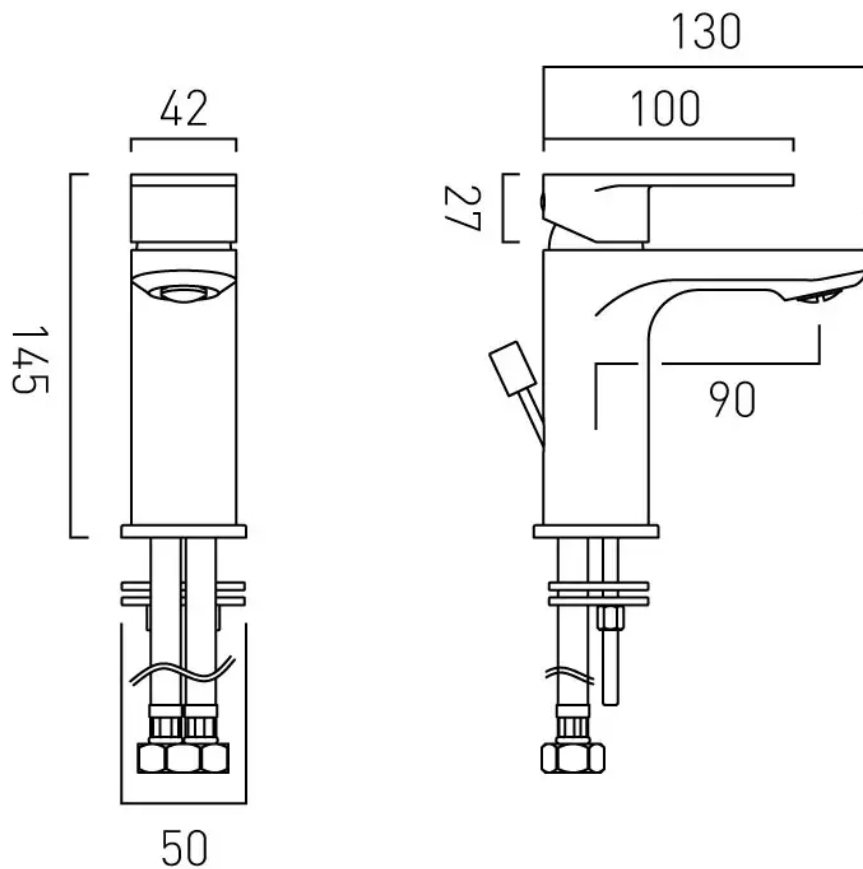

.....

TECHNICAL DRAWING

COLLECTION: METIZ

PRODUCT CODE: AX-MET-100-CP

CONTACT

SALES: 01934 744466

AFTERSALES: 01934 745163

EMAIL: SALES@VADO.COM