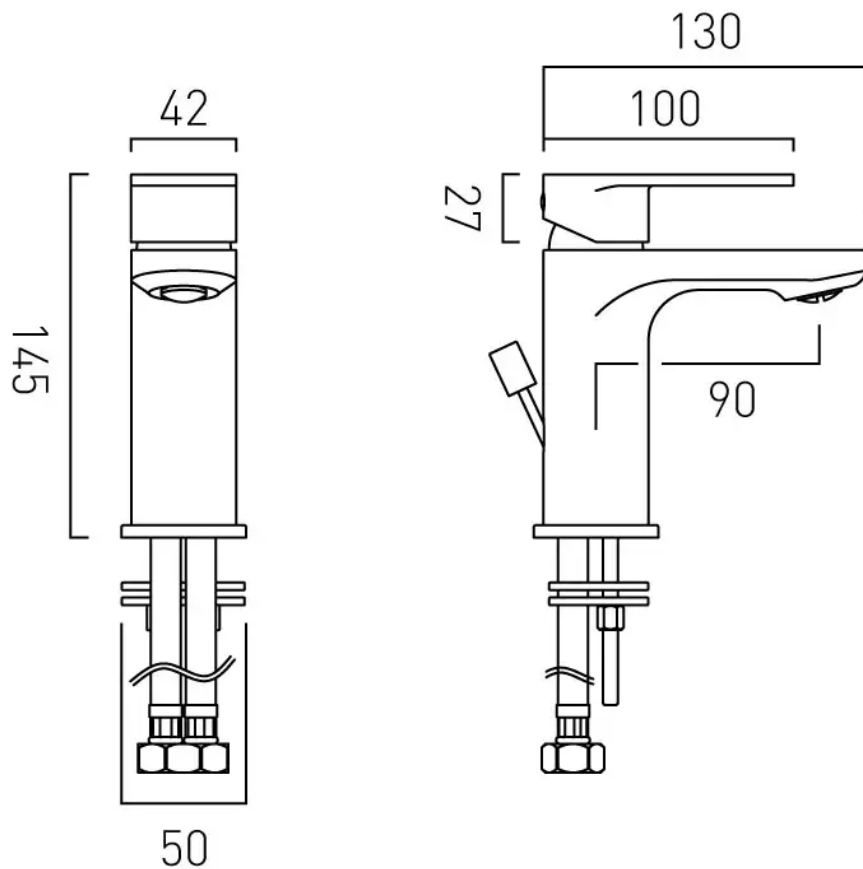

.....

TECHNICAL DRAWING

COLLECTION: METIZ

PRODUCT CODE: AX-MET-100-CP

CONTACT

SALES: 01934 744466

AFTERSALES: 01934 745163

EMAIL: SALES@VADO.COM

WWW.VADO.COM/AXCES

AXCES
by VADO