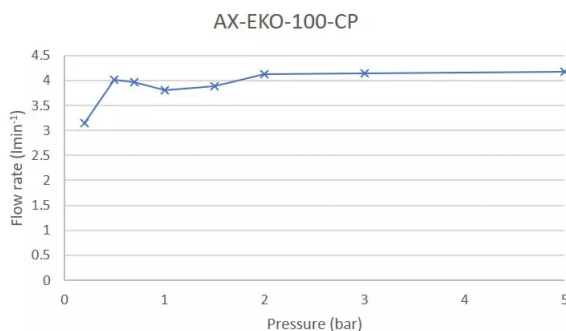

.....

SPECIFICATION SHEET

COLLECTION: EKKO
PRODUCT CODE: AX-EKO-100/CC-CP

DESCRIPTION:

mono basin mixer
single lever
deck mounted
smooth bodied
with push basin waste
flow regulated to 4.5 l/min as standard
ceramic cartridge W-004-N35
2 x 1/2" nut x 400mm flexipipe
connections
deck mount drill hole diameter 32mm
minimum operating pressure 0.2 bar
LP

FINISH:

Chrome

MINIMUM OPERATING PRESSURE:

0.2 bar LP

FLOW RATE AT 3.0 BAR FLOW PRESSURE:

4.1 l/m

CONTACT

SALES: 01934 744466