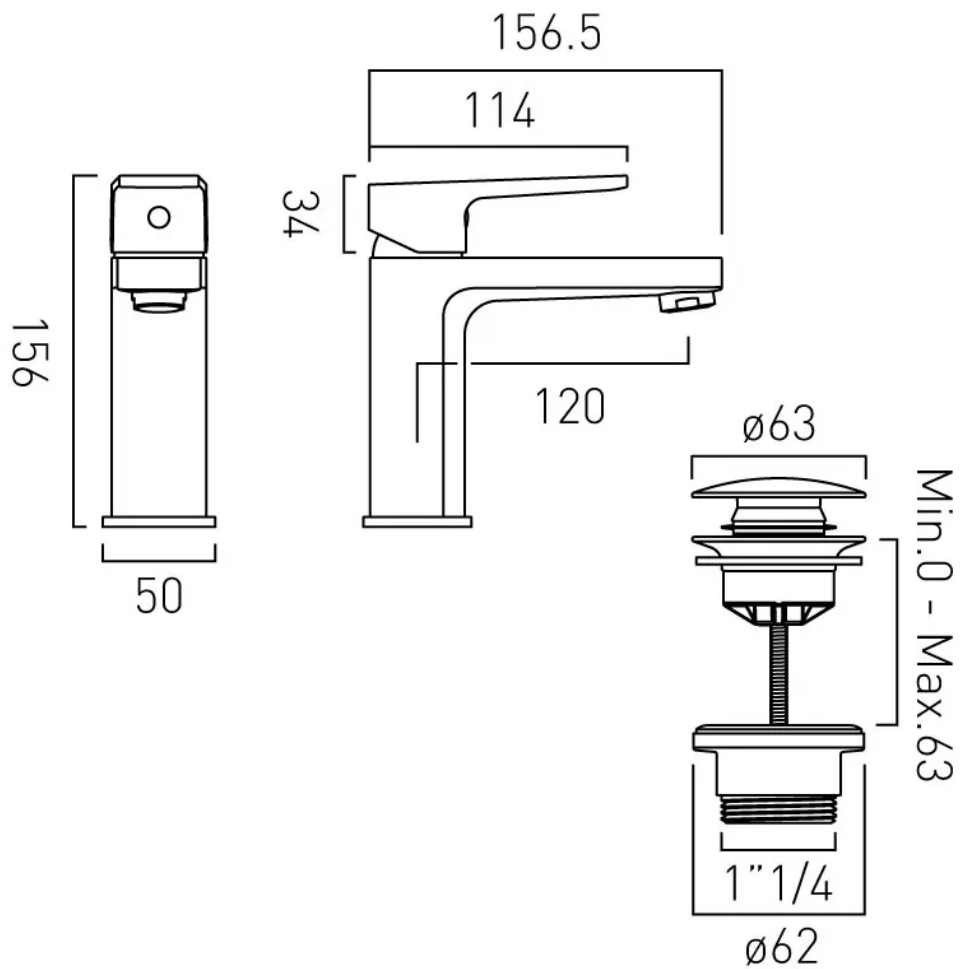

.....

SPECIFICATION SHEET

COLLECTION: EKKO
PRODUCT CODE: AX-EKO-100/CC-CP

DESCRIPTION:

mono basin mixer
single lever
deck mounted
smooth bodied
with push basin waste
flow regulated to 4.5 l/min as standard
ceramic cartridge W-004-N35
2 x 1/2" nut x 400mm flexipipe
connections
deck mount drill hole diameter 32mm
minimum operating pressure 0.2 bar
LP

AFTERSALES: 01934 745163

EMAIL: SALES@VADO.COM

WWW.VADO.COM/AXCES

AXCES
by VADO

.....

TECHNICAL DRAWING

COLLECTION: EKKO

PRODUCT CODE: AX-EKO-100/CC-CP