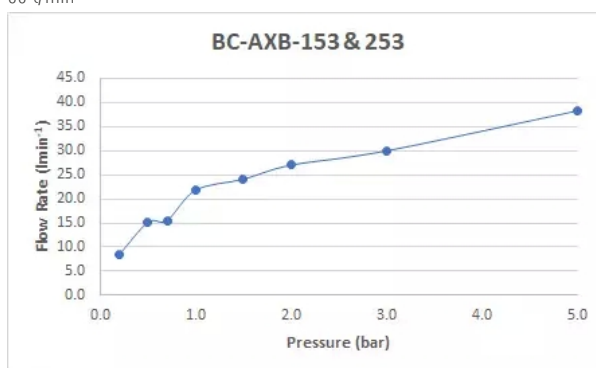

# SPECIFICATION SHEET

**COLLECTION:** AXBRIDGE

**PRODUCT CODE:** BC-AXB-153-BN

**DESCRIPTION:**

Axbridge  
Bridge Kitchen Mixer  
pillar mounted  
cross handles  
with water flow straightener  
cold ceramic cartridge FL-501-RTC  
hot ceramic cartridge FL-501-LTC  
2 x 1/2" threaded inlet  
deck mount drill hole diameter 22mm  
minimum operating pressure 0.2 bar

**FINISH:**

Bright Nickel

**MINIMUM OPERATING PRESSURE:**

0.2 bar LP

**FLOW RATE AT 3.0 BAR FLOW PRESSURE:**

38 l/min