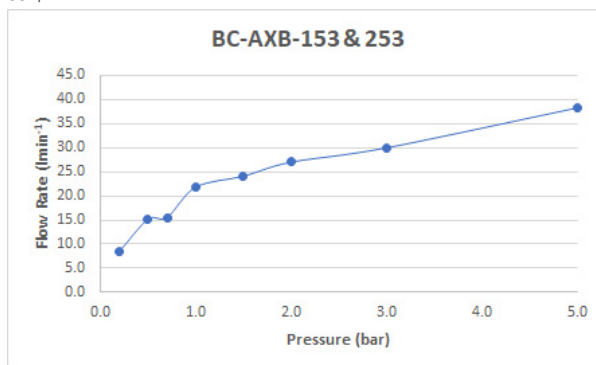

SPECIFICATION SHEET

COLLECTION: AXBRIDGE

PRODUCT CODE: BC-AXB-153-BN

DESCRIPTION:

Axbridge
Bridge Kitchen Mixer
pillar mounted
cross handles
with water flow straightener
cold ceramic cartridge FL-501-RTC
hot ceramic cartridge FL-501-LTC
2 x 1/2" threaded inlet
deck mount drill hole diameter 22mm
minimum operating pressure 0.2 bar

FINISH:

Bright Nickel

MINIMUM OPERATING PRESSURE:

0.2 bar LP

FLOW RATE AT 3.0 BAR FLOW PRESSURE:

38 l/min

TECHNICAL DRAWING

COLLECTION: AXBRIDGE