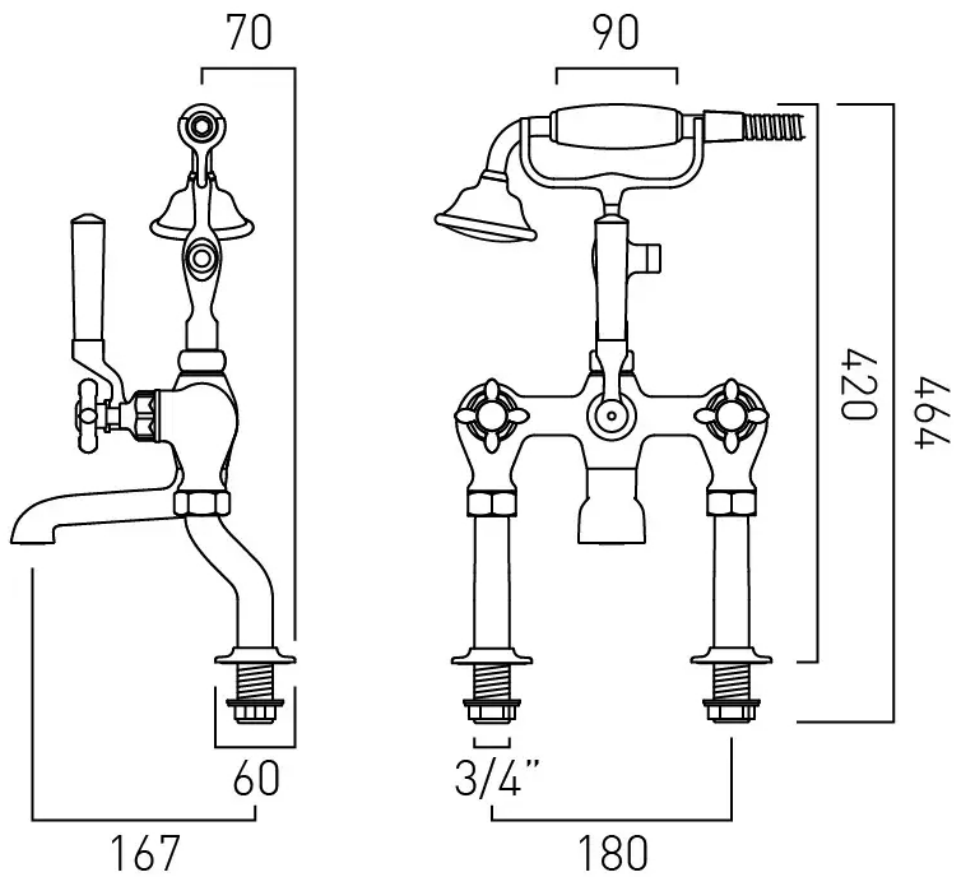

TECHNICAL DRAWING

COLLECTION: AXBRIDGE

PRODUCT CODE: BC-AXB-131-CP

BOOTH & Co.
ENGLAND

Timeless Design. Pioneering Performance.

Your journey to distinction awaits.

01934 744466 | sales@vado.com | www.vado.com/booth-and-co