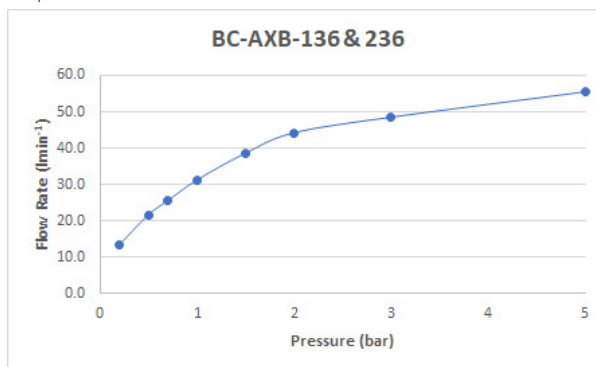

SPECIFICATION SHEET

COLLECTION: AXBRIDGE

PRODUCT CODE: BC-AXB-136-BN

DESCRIPTION:

Axbridge
bath pillar taps
deck mounted
cross handles
with water flow
straightener
cold ceramic cartridge
FL-511-RTC
hot ceramic cartridge
FL-511-LTC
3/4" threaded tail
connections
deck mount drill hole
diameter 27mm
minimum operating pressure
0.2 bar LP

FINISH:

Bright Nickel

MINIMUM OPERATING PRESSURE:

0.2 bar LP

FLOW RATE AT 3.0 BAR FLOW PRESSURE:

49 l/min

BOOTH & Co.
ENGLAND

Timeless Design. Pioneering Performance.