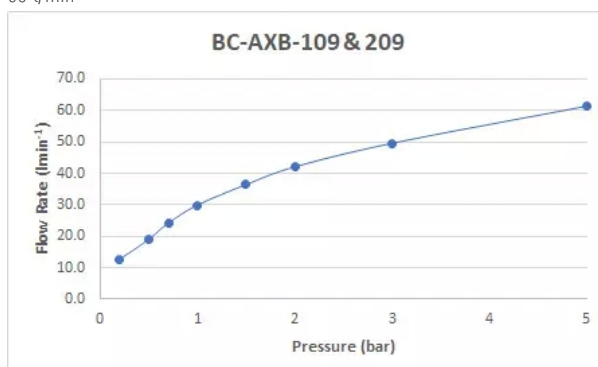

SPECIFICATION SHEET

COLLECTION: AXBRIDGE

PRODUCT CODE: BC-AXB-109-BN

DESCRIPTION:

Axbridge
3 hole basin mixer
wall mounted
cross handles
with water flow straightener
cold ceramic cartridge FL-501-RTC
hot ceramic cartridge FL-501-LTC
2 x 1/2" inlets
min-max wall mount 56-81mm
minimum operating pressure 0.2 bar LP

FINISH:

Bright Nickel

FLOW REGULATOR:

FR-106/6-PLA

MINIMUM OPERATING PRESSURE:

0.2 bar LP

FLOW RATE AT 3.0 BAR FLOW PRESSURE:

50 l/min