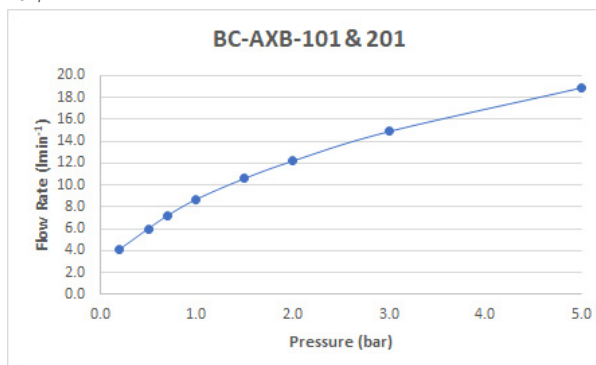

# SPECIFICATION SHEET

**COLLECTION:** AXBRIDGE

**PRODUCT CODE:** BC-AXB-201-CP

**DESCRIPTION:**

Axbridge  
3 hole basin mixer  
deck mounted  
with pop-up waste  
lever handles  
with water flow straightener  
cold ceramic cartridge FL-501-RTC  
hot ceramic cartridge FL-501-LTC  
4 x 1/2" x 400mm flexipipe connections  
deck mount drill hole diameter 32mm  
minimum operating pressure 0.2 bar LP

**FINISH:**

Chrome

**FLOW REGULATOR:**

FR-FLEXI/5-PLA (2 are required)

**MINIMUM OPERATING PRESSURE:**

0.2 bar LP

**FLOW RATE AT 3.0 BAR FLOW PRESSURE:**

15 l/min