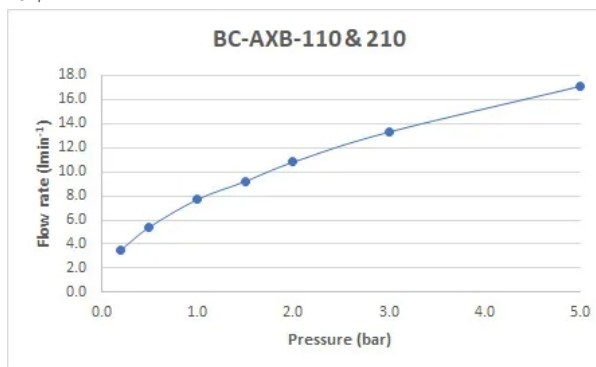

# SPECIFICATION SHEET

**COLLECTION:** AXBRIDGE

**PRODUCT CODE:** BC-AXB-210-BN

**DESCRIPTION:**

Axbridge  
mono bidet mixer  
deck mounted  
with pop-up waste  
lever handles  
with water flow straightener  
cold ceramic cartridge FL-501-RTC  
hot ceramic cartridge FL-501-LTC  
2 x 1/2" x 400mm flexipipe connections  
deck mount drill hole diameter 35mm  
minimum operating pressure 0.2 bar LP

**FINISH:**

Bright Nickel

**MINIMUM OPERATING PRESSURE:**

0.2 bar LP

**FLOW RATE AT 3.0 BAR FLOW PRESSURE:**

13 l/min

**BOOTH & Co.**  
ENGLAND

Timeless Design. Pioneering Performance.