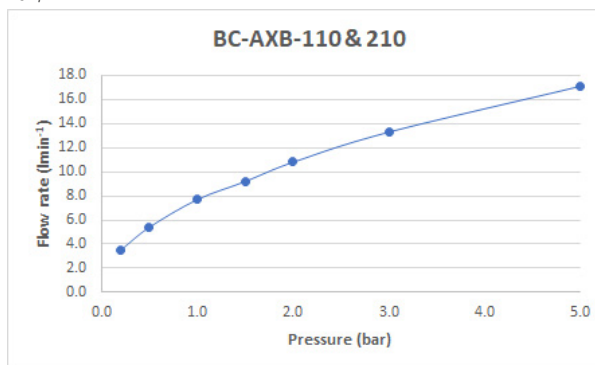

## DESCRIPTION:

Axbridge  
mono bidet mixer  
deck mounted  
with pop-up waste  
lever handles  
with water flow straightener  
cold ceramic cartridge FL-501-RTC  
hot ceramic cartridge FL-501-LTC  
2 x 1/2" x 400mm flexipipe connections  
deck mount drill hole diameter 35mm  
minimum operating pressure 0.2 bar LP

## MINIMUM OPERATING PRESSURE:

0.2 bar LP

## FLOW RATE AT 3.0 BAR FLOW PRESSURE:

13 l/min

---