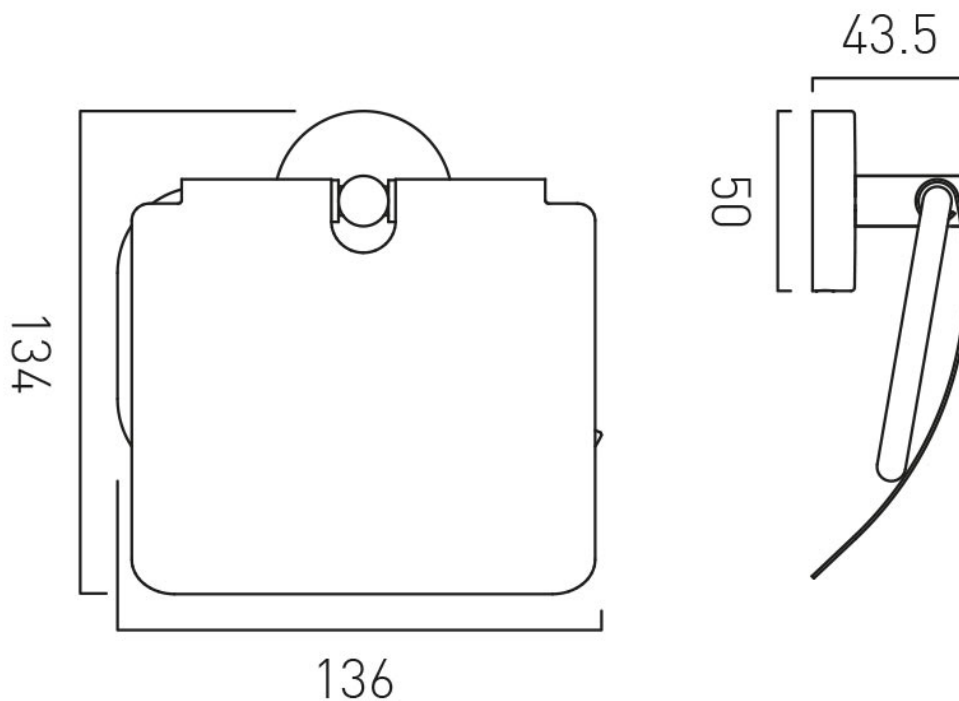

.....

TECHNICAL DRAWING

COLLECTION: SIRKEL

PRODUCT CODE: AX-SIR-180A-CP

CONTACT

SALES: 01934 744466

AFTERSALES: 01934 745163

EMAIL: SALES@VADO.COM