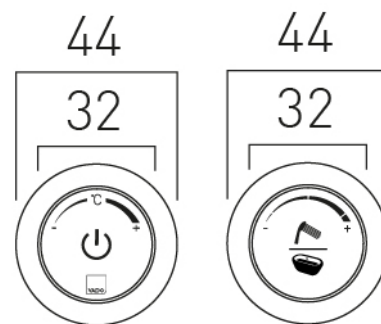

# SPECIFICATION SHEET

**COLLECTION:** SENSORI

**PRODUCT CODE:** IND-DIA2700-BRN

**DESCRIPTION:**

Sensori SmartDial  
2 outlet thermostatic digital bath & shower control  
concealed thermostatic control unit  
2 x 1/2" female inlets  
2 x 1/2" female outlets  
automatic bath-fill function  
minimum operating pressure 1.0 bar MP

**FINISH:**

Brushed Nickel

**MINIMUM OPERATING PRESSURE:**

1.0 bar MP

tel: 01934 744466  
email: sales@vado.com  
www.vado.com

**where inspiration flows**  
taps | showering | accessories

# TECHNICAL DRAWING

**COLLECTION:** SENSORI

**PRODUCT CODE:** IND-DIA2700-BRN

Min.56 - Max.76 15

tel: 01934 744466  
email: sales@vado.com  
www.vado.com

**where inspiration flows**  
taps | showering | accessories