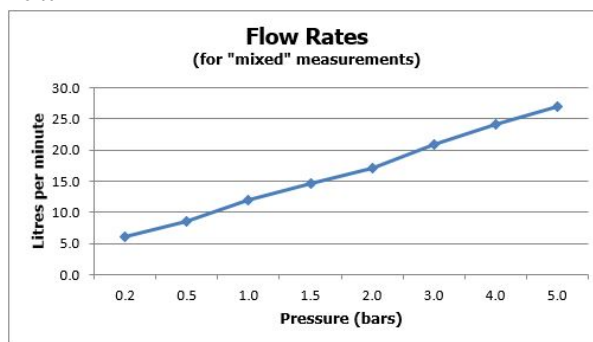

# SPECIFICATION SHEET

**COLLECTION:** SENSORI

**PRODUCT CODE:** IND-DIA2700-BRN

**DESCRIPTION:**

Sensori SmartDial  
2 outlet thermostatic digital bath & shower control  
concealed thermostatic control unit  
2 x 1/2" female inlets  
2 x 1/2" female outlets  
automatic bath-fill function  
minimum operating pressure 1.0 bar MP

**FINISH:**

Brushed Nickel

**MINIMUM OPERATING PRESSURE:**

1.0 bar MP

tel: 01934 744466  
email: sales@vado.com  
www.vado.com

**where inspiration flows**  
taps | showering | accessories