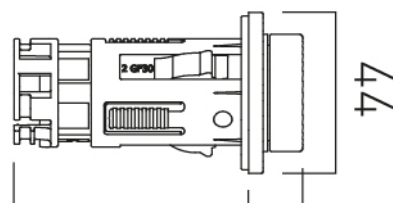

# SPECIFICATION SHEET

**COLLECTION:** SENSORI

**PRODUCT CODE:** IND-DIA2700-BRN

**DESCRIPTION:**

Sensori SmartDial  
2 outlet thermostatic digital bath & shower control  
concealed thermostatic control unit  
2 x 1/2" female inlets  
2 x 1/2" female outlets  
automatic bath-fill function  
minimum operating pressure 1.0 bar MP

# TECHNICAL DRAWING

**COLLECTION:** SENSORI

**PRODUCT CODE:** IND-DIA2700-BRN

Min.56 - Max.76 15

tel: 01934 744466  
email: sales@vado.com  
www.vado.com

**where inspiration flows**  
taps | showering | accessories