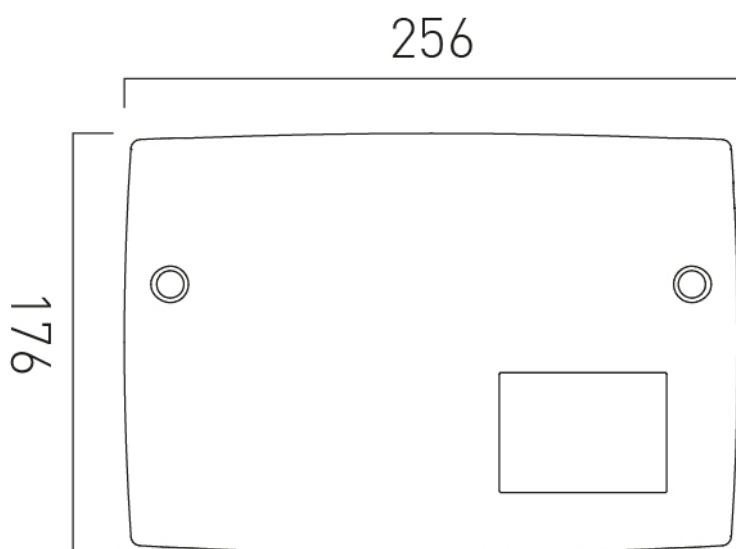

# TECHNICAL DRAWING

**COLLECTION:** SENSORI

**PRODUCT CODE:** IND-DIA2700-BRN

Min.56 - Max.76 15

tel: 01934 744466  
email: sales@vado.com  
www.vado.com

**where inspiration flows**  
taps | showering | accessories