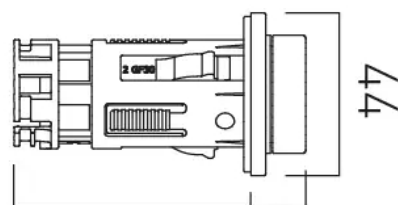

TECHNICAL DRAWING

COLLECTION: SENSORI

PRODUCT CODE: IND-DIA2000-BRG

Min.56 - Max.76 15