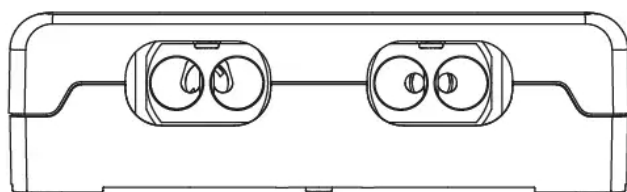

TECHNICAL DRAWING

COLLECTION: SENSORI

PRODUCT CODE: IND-DIA2000-BRG

Min.56 - Max.76 15