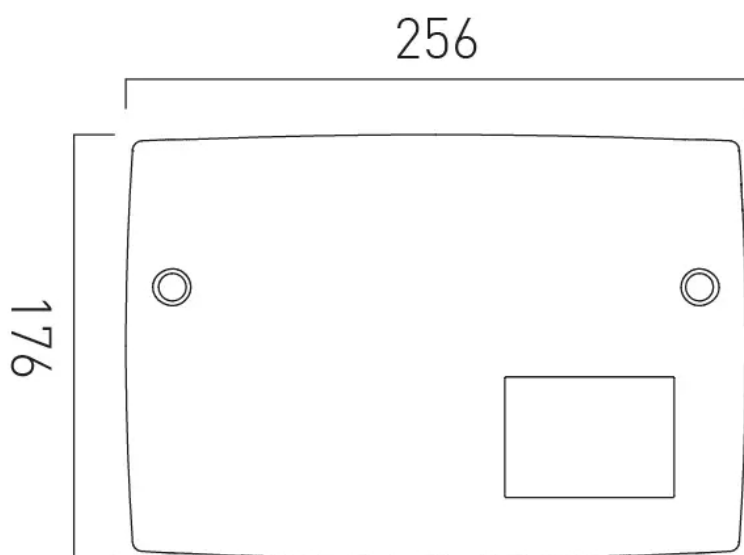

# TECHNICAL DRAWING

**COLLECTION:** SENSORI

**PRODUCT CODE:** IND-DIA2000-BRG

Min.56 - Max.76 15

tel: 01934 744466  
email: sales@vado.com  
www.vado.com

**where inspiration flows**  
taps | showering | accessories