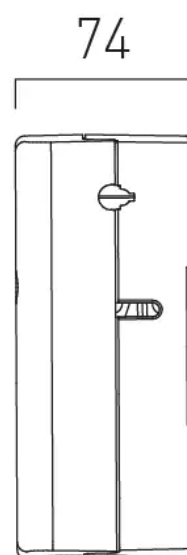

# SPECIFICATION SHEET

**COLLECTION:** SENSORI

**PRODUCT CODE:** IND-DIA2000-BRG

**DESCRIPTION:**

Sensori SmartDial  
2 outlet digital shower control  
concealed thermostatic control unit  
2 x 1/2" female inlets  
2 x 1/2" female outlets  
minimum operating pressure 1.0 bar MP

**FINISH:**

Brushed Gold

**MINIMUM OPERATING PRESSURE:**

1.0 bar MP

tel: 01934 744466  
email: sales@vado.com  
www.vado.com

**where inspiration flows**  
taps | showering | accessories

# TECHNICAL DRAWING

**COLLECTION:** SENSORI

**PRODUCT CODE:** IND-DIA2000-BRG

Min.56 - Max.76 15

tel: 01934 744466  
email: sales@vado.com  
www.vado.com

**where inspiration flows**  
taps | showering | accessories