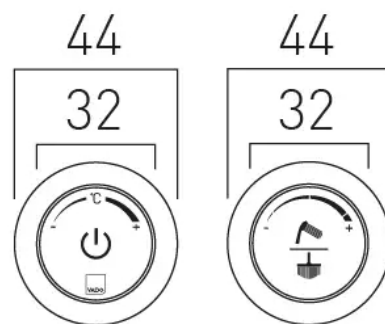

# SPECIFICATION SHEET

**COLLECTION:** SENSORI

**PRODUCT CODE:** IND-DIA2000-BRG

**DESCRIPTION:**

Sensori SmartDial  
2 outlet digital shower control  
concealed thermostatic control unit  
2 x 1/2" female inlets  
2 x 1/2" female outlets  
minimum operating pressure 1.0 bar MP

**FINISH:**

Brushed Gold

**MINIMUM OPERATING PRESSURE:**

1.0 bar MP

tel: 01934 744466  
email: sales@vado.com  
www.vado.com

**where inspiration flows**  
taps | showering | accessories

# TECHNICAL DRAWING

**COLLECTION:** SENSORI

**PRODUCT CODE:** IND-DIA2000-BRG

Min.56 - Max.76 15

tel: 01934 744466  
email: sales@vado.com  
www.vado.com

**where inspiration flows**  
taps | showering | accessories