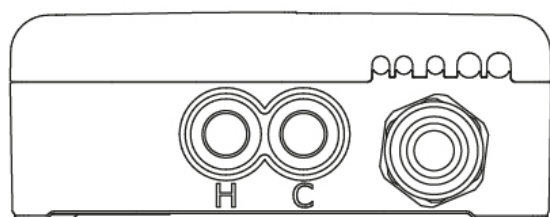

SPECIFICATION SHEET

COLLECTION: SENSORI

PRODUCT CODE: IND-DIA1000-BG

DESCRIPTION:

Sensori SmartDial
1 outlet digital shower control
concealed thermostatic control unit
2 x 1/2" female inlets
1 x 1/2" male outlet
minimum operating pressure 1.0 bar MP

PRODUCT CODE: IND-DIA1000-BG

Min.56 - Max.76 15

email: sales@vado.com
www.vado.com

where inspiration flows
taps | showering | accessories