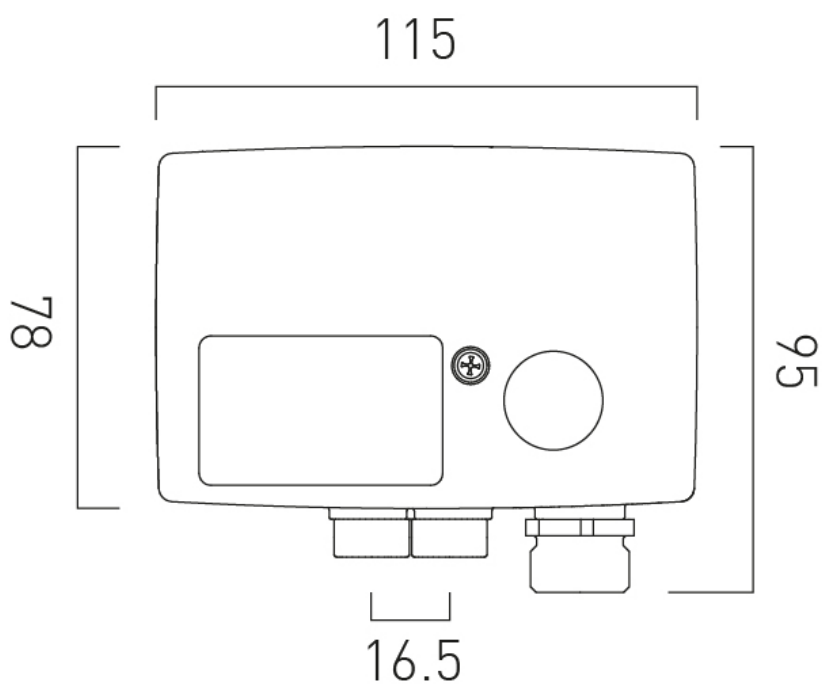

SPECIFICATION SHEET

COLLECTION: SENSORI

PRODUCT CODE: IND-DIA1000-BG

DESCRIPTION:

Sensori SmartDial
1 outlet digital shower control
concealed thermostatic control unit
2 x 1/2" female inlets
1 x 1/2" male outlet
minimum operating pressure 1.0 bar MP

PRODUCT CODE: IND-DIA1000-BG

Min.56 - Max.76 15

email: sales@vado.com
www.vado.com

where inspiration flows
taps | showering | accessories