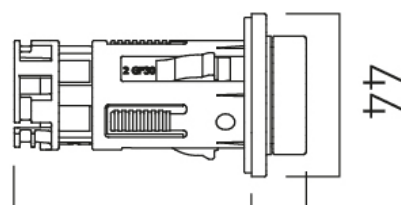

TECHNICAL DRAWING

COLLECTION: SENSORI

PRODUCT CODE: IND-DIA1000-BG

Min.56 - Max.76 15