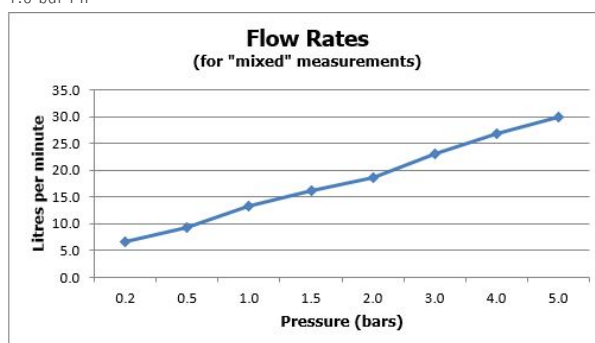

SPECIFICATION SHEET

COLLECTION: SENSORI

PRODUCT CODE: IND-DIA1000-BG

DESCRIPTION:

Sensori SmartDial
1 outlet digital shower control
concealed thermostatic control unit
2 x 1/2" female inlets
1 x 1/2" male outlet
minimum operating pressure 1.0 bar MP

FINISH:

Bright Gold

MINIMUM OPERATING PRESSURE:

1.0 bar MP

tel: 01934 744466
email: sales@vado.com
www.vado.com

where inspiration flows
taps | showering | accessories

TECHNICAL DRAWING

COLLECTION: SENSORI