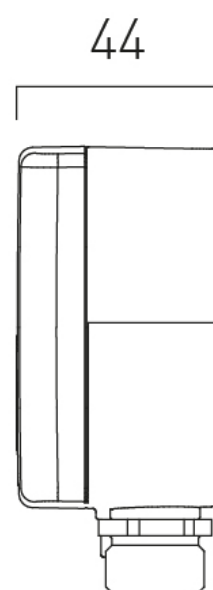

FINISH:

Bright Gold

MINIMUM OPERATING PRESSURE:

1.0 bar MP

tel: 01934 744466
email: sales@vado.com
www.vado.com

where inspiration flows
taps | showering | accessories

TECHNICAL DRAWING

COLLECTION: SENSORI

PRODUCT CODE: IND-DIA1000-BG

Min.56 - Max.76 15

email: sales@vado.com
www.vado.com

where inspiration flows
taps | showering | accessories