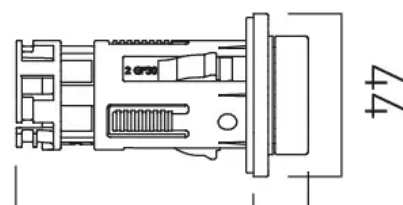

TECHNICAL DRAWING

COLLECTION: SENSORI

PRODUCT CODE: IND-DIA1000-BLK

Min.56 - Max.76 15

email: sales@vado.com
www.vado.com

where inspiration flows
taps | showering | accessories