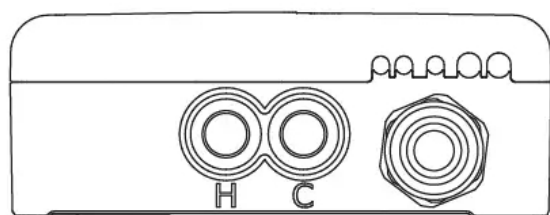

TECHNICAL DRAWING

COLLECTION: SENSORI

PRODUCT CODE: IND-DIA1000-BLK

Min.56 - Max.76 15

email: sales@vado.com
www.vado.com

where inspiration flows
taps | showering | accessories