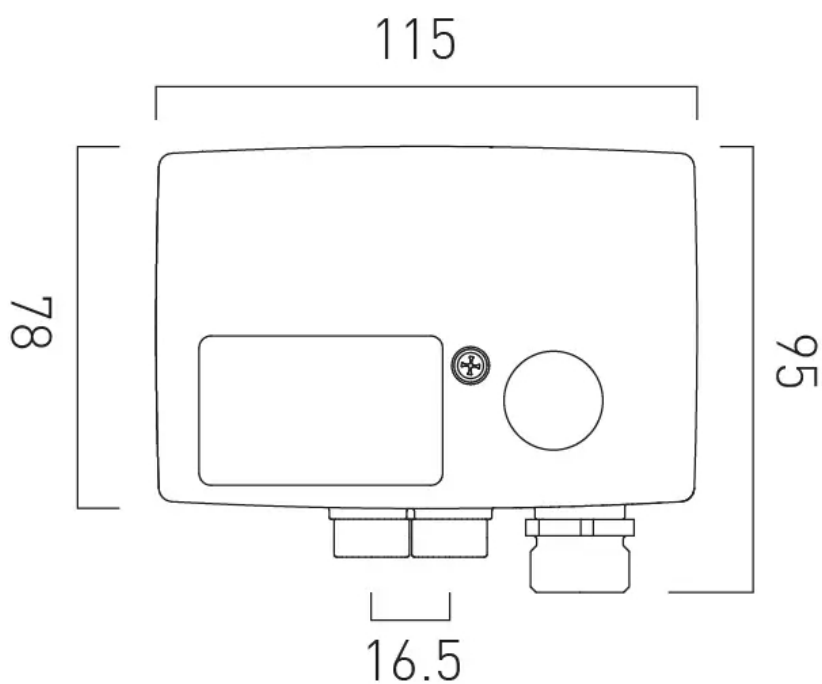

TECHNICAL DRAWING

COLLECTION: SENSORI

PRODUCT CODE: IND-DIA1000-BLK

Min.56 - Max.76 15

email: sales@vado.com
www.vado.com

where inspiration flows
taps | showering | accessories