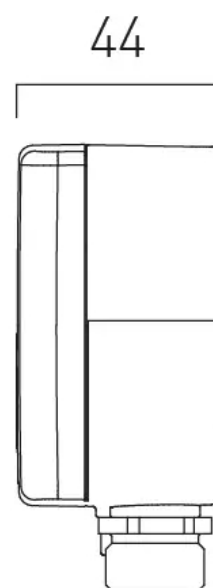

TECHNICAL DRAWING

COLLECTION: SENSORI

PRODUCT CODE: IND-DIA1000-BLK

Min.56 - Max.76 15

email: sales@vado.com
www.vado.com

where inspiration flows
taps | showering | accessories