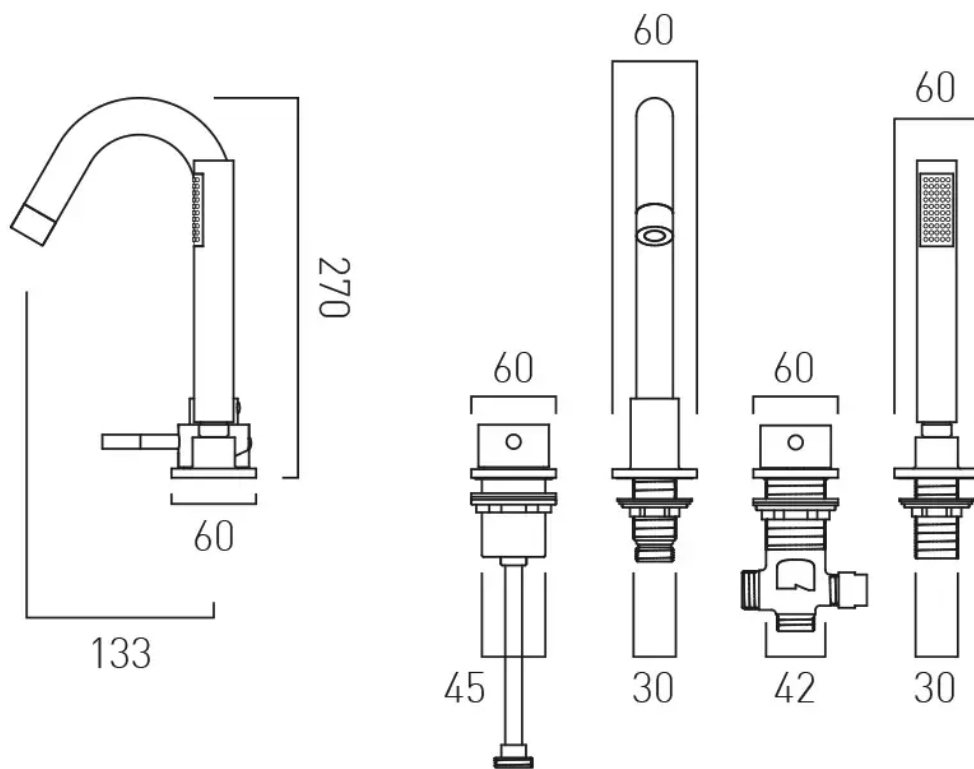

TECHNICAL DRAWING

COLLECTION: Z00

PRODUCT CODE: Z00-232-CP

tel: 01934 744466
email: sales@vado.com
www.vado.com

where inspiration flows
taps | showering | accessories