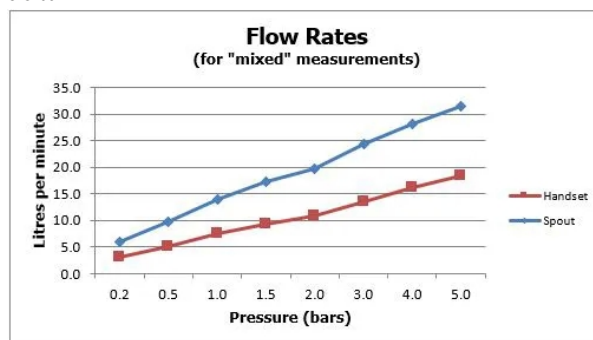

MINIMUM OPERATING PRESSURE:

3.0 bar HP

15 year guarantee

tel: 01934 744466
email: sales@vado.com
www.vado.com

where inspiration flows
taps | showering | accessories