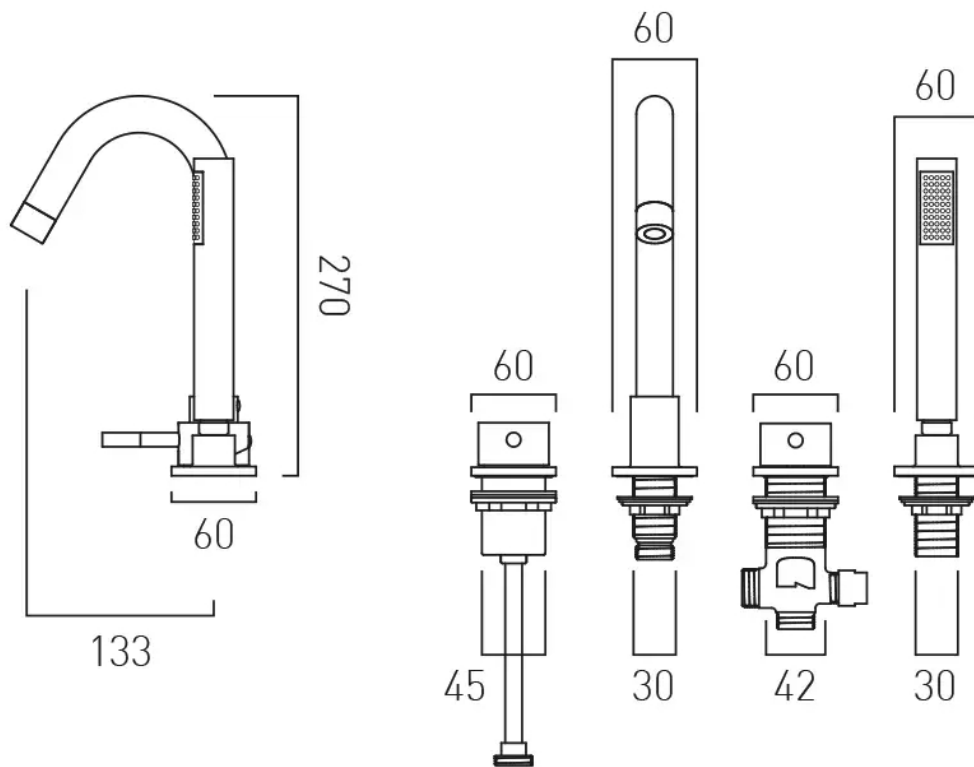

## DESCRIPTION:

Zoo  
4 hole bath shower mixer  
single lever  
deck mounted  
spout can swivel or be fixed  
diverter cartridge F-803-33/2X  
ceramic cartridge CAR-KN40  
1 x 3/4" x 3/4" 600mm flexipipe connectors  
2 x 400 1/2" female flexipipe connectors to valve  
valve deck mount drill hole 46mm  
spout deck mount drill hole 44mm  
diverter deck mount drill hole 44mm  
handset deck mount drill hole 32mm  
minimum operating pressure 3.0 bar HP

# TECHNICAL DRAWING

COLLECTION: ZOO

PRODUCT CODE: ZOO-232-CP

tel: 01934 744466  
email: sales@vado.com  
www.vado.com

**where inspiration flows**  
taps | showering | accessories