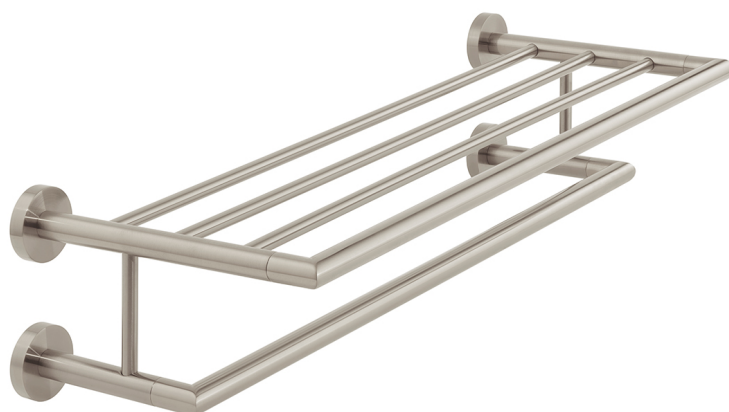

SPECIFICATION SHEET

COLLECTION: SPA

PRODUCT CODE: IND-SPA185B-BRN

DESCRIPTION:

spa towel shelf with towel rail 600mm (24")

FINISH:

Brushed Nickel

tel: 01934 744466
email: sales@vado.com
www.vado.com