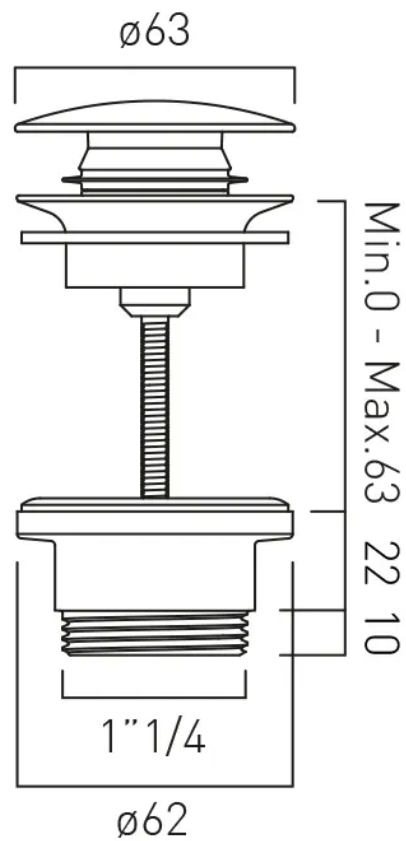

SPECIFICATION SHEET

COLLECTION:

PRODUCT CODE: IND-395-BG

DESCRIPTION:

Universal basin waste with all brass housing and cap

Durable soft-press polymer clic-clac mechanism tested to 60,000 cycles, equivalent to 30 years of use

where inspiration flows
taps | showering | accessories

TECHNICAL DRAWING

COLLECTION:

PRODUCT CODE: IND-395-BG

tel: 01934 744466
email: sales@vado.com
www.vado.com

where inspiration flows
taps | showering | accessories