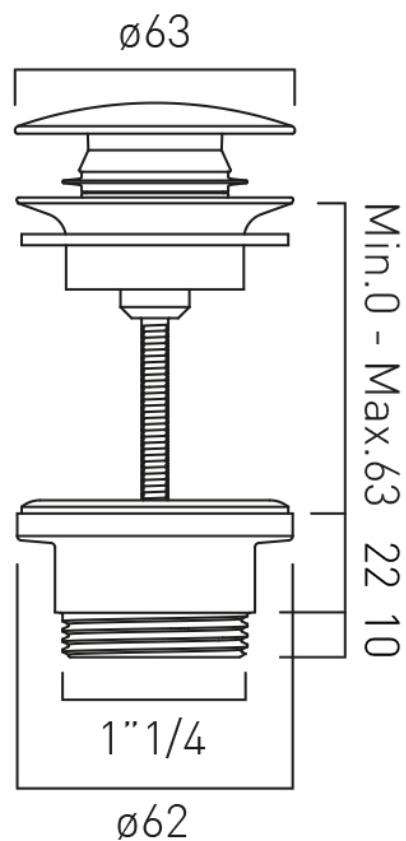

SPECIFICATION SHEET

COLLECTION:

PRODUCT CODE: IND-395-BRG

DESCRIPTION:

Universal basin waste with all brass housing and cap

Durable soft-press polymer clic-clac mechanism tested to 60,000 cycles, equivalent to 30 years of use

where inspiration flows
taps | showering | accessories

TECHNICAL DRAWING

COLLECTION:

PRODUCT CODE: IND-395-BRG

tel: 01934 744466
email: sales@vado.com
www.vado.com

where inspiration flows
taps | showering | accessories