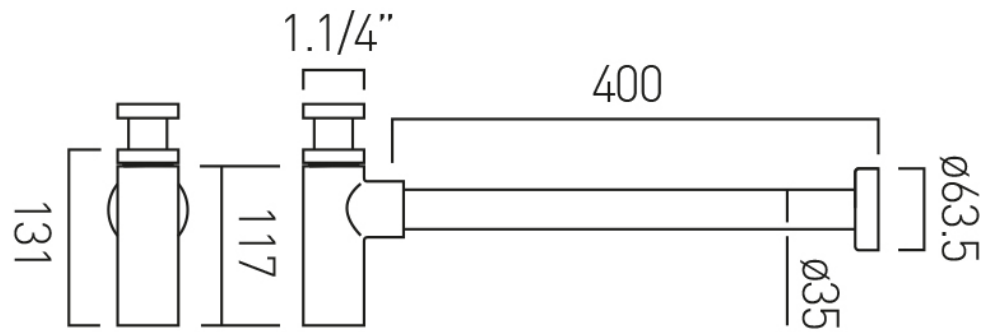

SPECIFICATION SHEET

COLLECTION: INDIVIDUAL

PRODUCT CODE: IND-461/UK-1.1/4-BRG

DESCRIPTION:

contemporary bottle trap
35mm x 400mm pipe connections
min-max vertical adjustment 60-140mm to outlet centre

FINISH:

Brushed Gold

tel: 01934 744466
email: sales@vado.com
www.vado.com

where inspiration flows
taps | showering | accessories

TECHNICAL DRAWING

COLLECTION: INDIVIDUAL

PRODUCT CODE: IND-461/UK-1.1/4-BRG

tel: 01934 744466
email: sales@vado.com
www.vado.com