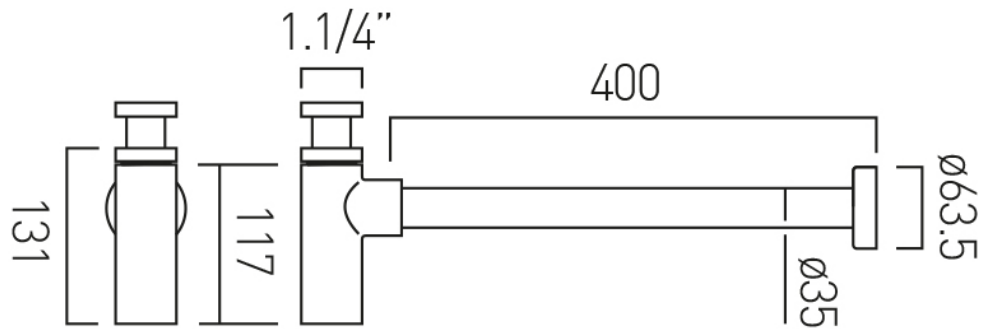


SPECIFICATION SHEET

COLLECTION:

PRODUCT CODE: IND-461/UK-1.1/4-BRG

DESCRIPTION:

contemporary bottle trap
35mm x 400mm pipe connections
min-max vertical adjustment 60-140mm to outlet centre

FINISH:

Brushed Gold

tel: 01934 744466
email: sales@vado.com
www.vado.com

where inspiration flows
taps | showering | accessories

TECHNICAL DRAWING

COLLECTION:

PRODUCT CODE: IND-461/UK-1.1/4-BRG

tel: 01934 744466
email: sales@vado.com
www.vado.com