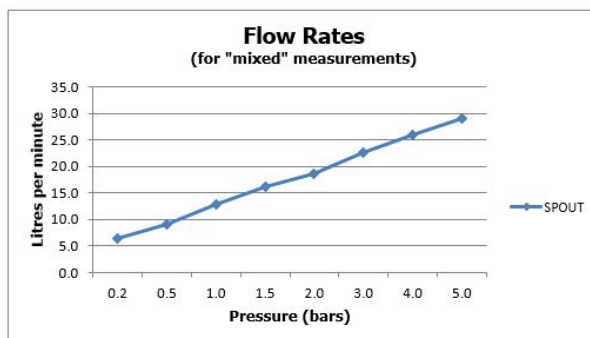

SPECIFICATION SHEET

COLLECTION: NOTION

PRODUCT CODE: IND-NOT145A-BRN

DESCRIPTION:

concealed shower valve
single lever
wall mounted
ceramic cartridge CAR-K35A
2 x 1/2" inlets
2 x 1/2" outlets (one is blanked off)
min-max wall mount 40-65mm
minimum operating pressure 0.2 bar LP shower / 1.5 bar MP bath

FINISH:

Brushed Nickel

MINIMUM OPERATING PRESSURE:

0.2 bar LP (shower) 1.5 bar MP (bath)

FLOW RATE AT 3.0 BAR FLOW PRESSURE:

22 l/min

tel: 01934 744466
email: sales@vado.com
www.vado.com

where inspiration flows
taps | showering | accessories