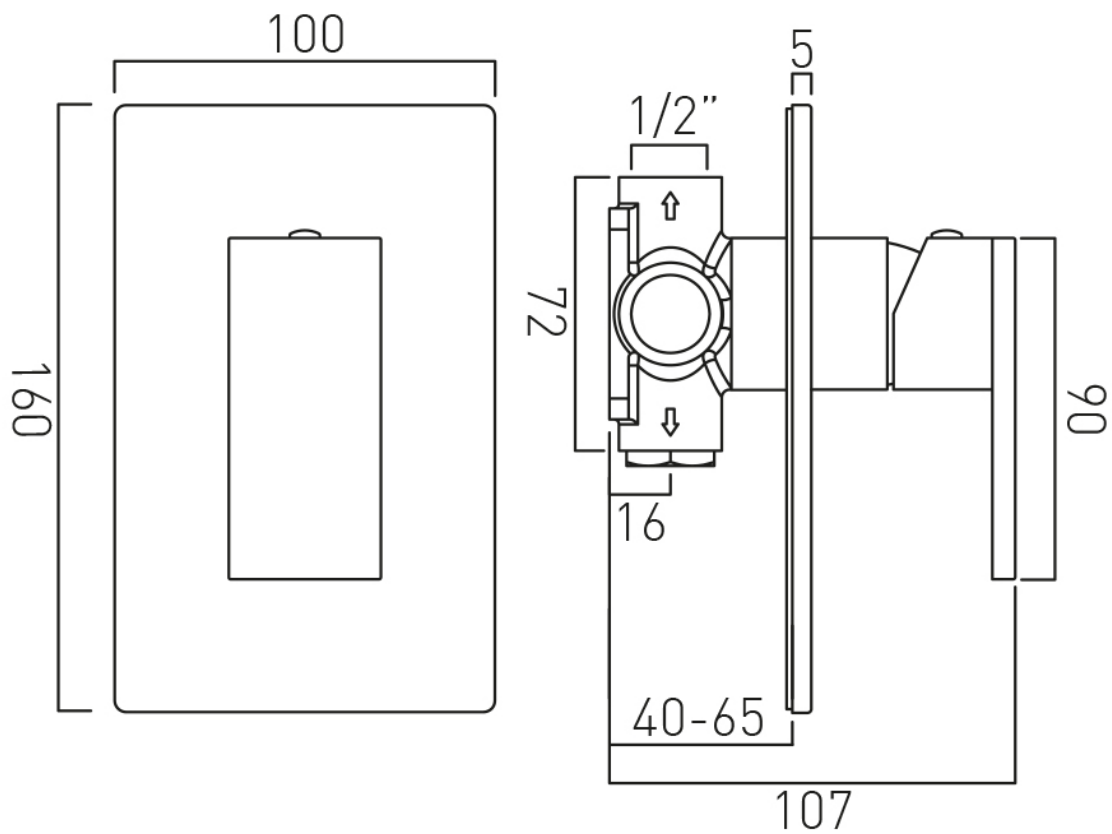

SPECIFICATION SHEET

COLLECTION: NOTION

PRODUCT CODE: IND-NOT145A-BRN

DESCRIPTION:

concealed shower valve
single lever
wall mounted
ceramic cartridge CAR-K35A
2 x 1/2" inlets
2 x 1/2" outlets (one is blanked off)
min-max wall mount 40-65mm
minimum operating pressure 0.2 bar LP shower / 1.5 bar MP bath

FINISH:

Brushed Nickel

MINIMUM OPERATING PRESSURE:

0.2 bar LP (shower) 1.5 bar MP (bath)

FLOW RATE AT 3.0 BAR FLOW PRESSURE:

22 l/min

tel: 01934 744466
email: sales@vado.com
www.vado.com

where inspiration flows
taps | showering | accessories

TECHNICAL DRAWING

COLLECTION: NOTION

PRODUCT CODE: IND-NOT145A-BRN

tel: 01934 744466
email: sales@vado.com
www.vado.com

where inspiration flows
taps | showering | accessories