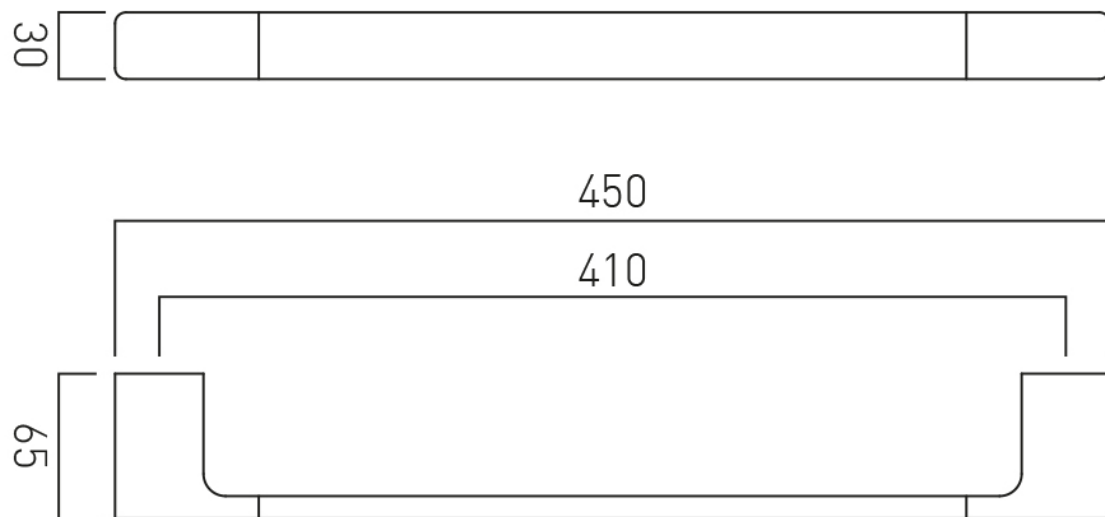

TECHNICAL DRAWING

COLLECTION: SHAMA

PRODUCT CODE: IND-SHA184-45-BRG

tel: 01934 744466
email: sales@vado.com
www.vado.com

where inspiration flows
taps | showering | accessories