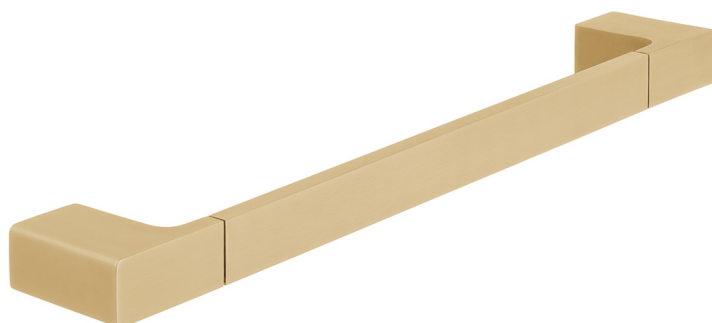

SPECIFICATION SHEET

COLLECTION: SHAMA

PRODUCT CODE: IND-SHA184-45-BRG

DESCRIPTION:

shama towel rail 450mm (18")

FINISH:

Brushed Gold

tel: 01934 744466
email: sales@vado.com
www.vado.com

where inspiration flows
taps | showering | accessories

TECHNICAL DRAWING

COLLECTION: SHAMA

PRODUCT CODE: IND-SHA184-45-BRG