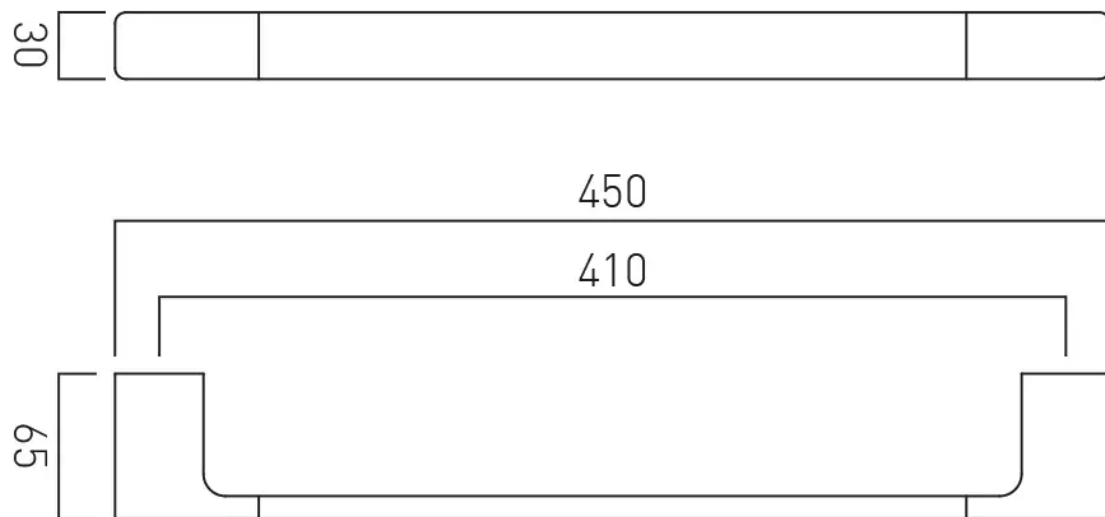


SPECIFICATION SHEET

COLLECTION: SHAMA

PRODUCT CODE: IND-SHA184-45-BLK

DESCRIPTION:

shama towel rail 450mm (18")

FINISH:

Brushed Black

tel: 01934 744466
email: sales@vado.com
www.vado.com

where inspiration flows
taps | showering | accessories

TECHNICAL DRAWING

COLLECTION: SHAMA

PRODUCT CODE: IND-SHA184-45-BLK

tel: 01934 744466
email: sales@vado.com
www.vado.com

where inspiration flows
taps | showering | accessories