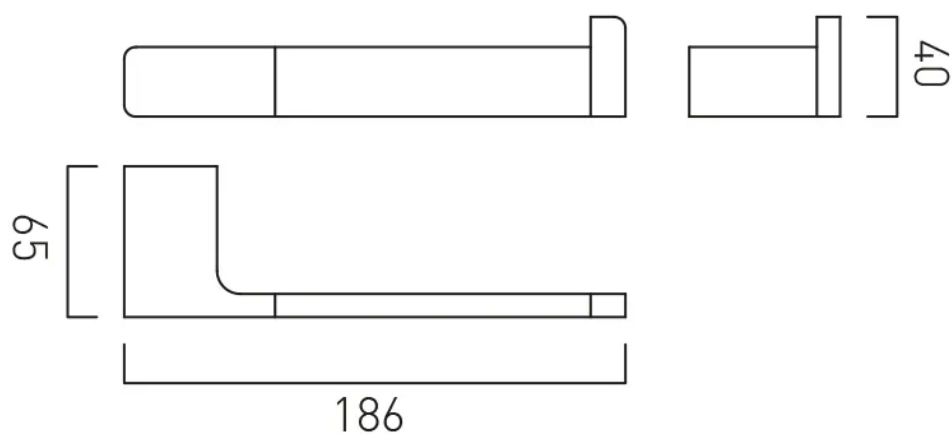

TECHNICAL DRAWING

COLLECTION: SHAMA

PRODUCT CODE: IND-SHA180-BG

tel: 01934 744466
email: sales@vado.com
www.vado.com

where inspiration flows
taps | showering | accessories