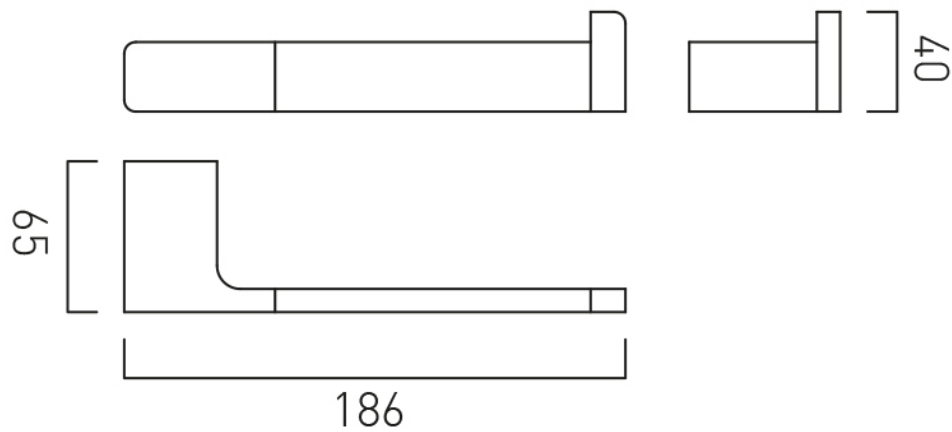

TECHNICAL DRAWING

COLLECTION: SHAMA

PRODUCT CODE: IND-SHA180-BRN

tel: 01934 744466
email: sales@vado.com
www.vado.com

where inspiration flows
taps | showering | accessories