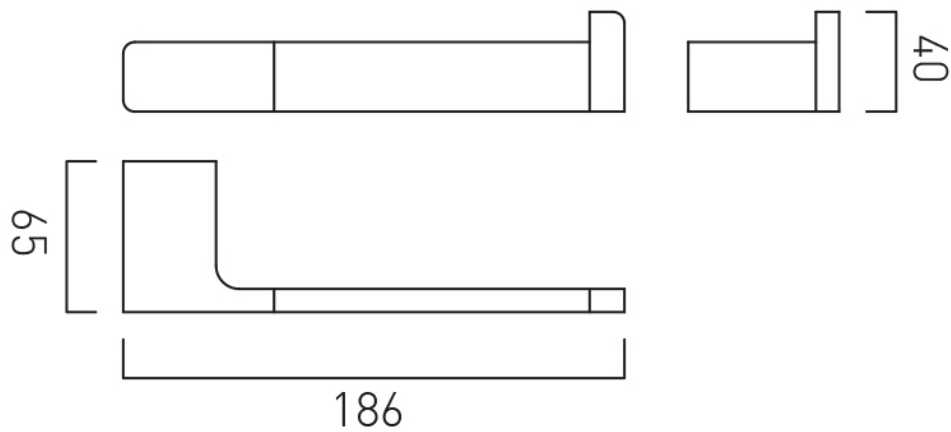


SPECIFICATION SHEET

COLLECTION: SHAMA

PRODUCT CODE: IND-SHA180-BRN

DESCRIPTION:

shama paper holder wall mounted

FINISH:

Brushed Nickel

tel: 01934 744466
email: sales@vado.com
www.vado.com

where inspiration flows
taps | showering | accessories

TECHNICAL DRAWING

COLLECTION: SHAMA

PRODUCT CODE: IND-SHA180-BRN

tel: 01934 744466
email: sales@vado.com
www.vado.com

where inspiration flows
taps | showering | accessories