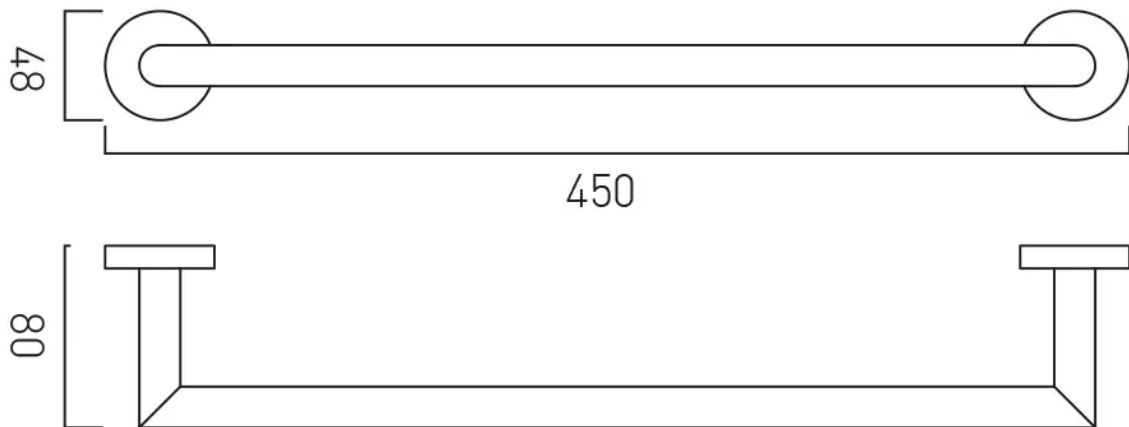


SPECIFICATION SHEET

COLLECTION: SPA

PRODUCT CODE: IND-SPA184-45-BG

DESCRIPTION:

spa towel rail 450mm (18")

FINISH:

Bright Gold

tel: 01934 744466
email: sales@vado.com
www.vado.com

where inspiration flows
taps | showering | accessories

TECHNICAL DRAWING

COLLECTION: SPA

PRODUCT CODE: IND-SPA184-45-BG

tel: 01934 744466
email: sales@vado.com
www.vado.com

where inspiration flows
taps | showering | accessories