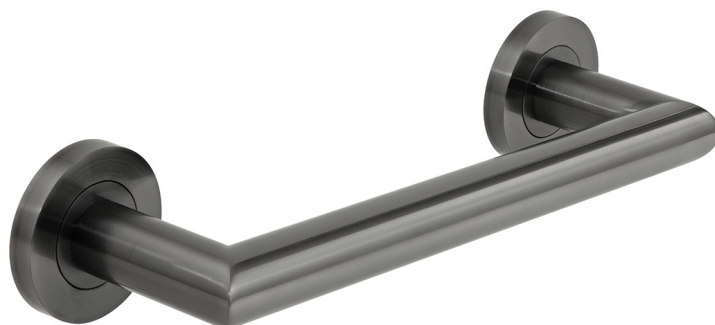

SPECIFICATION SHEET

COLLECTION: SPA

PRODUCT CODE: IND-SPA1801-30-BLK

DESCRIPTION:

spa grab or towel rail 300mm (12")

FINISH:

Brushed Black

tel: 01934 744466
email: sales@vado.com
www.vado.com

where inspiration flows
taps | showering | accessories

TECHNICAL DRAWING

COLLECTION: SPA

PRODUCT CODE: IND-SPA1801-30-BLK

tel: 01934 744466
email: sales@vado.com
www.vado.com

where inspiration flows
taps | showering | accessories