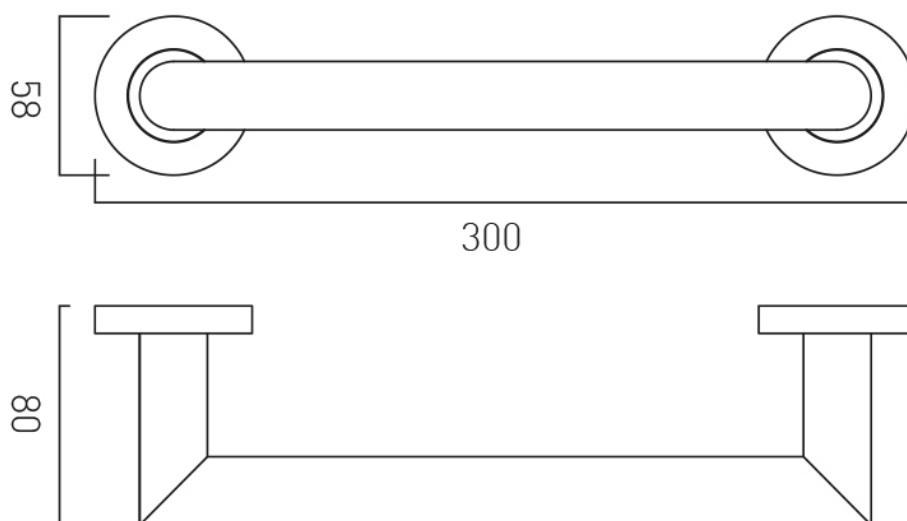

SPECIFICATION SHEET

COLLECTION: SPA

PRODUCT CODE: IND-SPA1801-30-BLK

DESCRIPTION:

spa grab or towel rail 300mm (12")

FINISH:

Brushed Black

tel: 01934 744466
email: sales@vado.com
www.vado.com

where inspiration flows
taps | showering | accessories

TECHNICAL DRAWING

COLLECTION: SPA

PRODUCT CODE: IND-SPA1801-30-BLK

tel: 01934 744466
email: sales@vado.com
www.vado.com

where inspiration flows
taps | showering | accessories