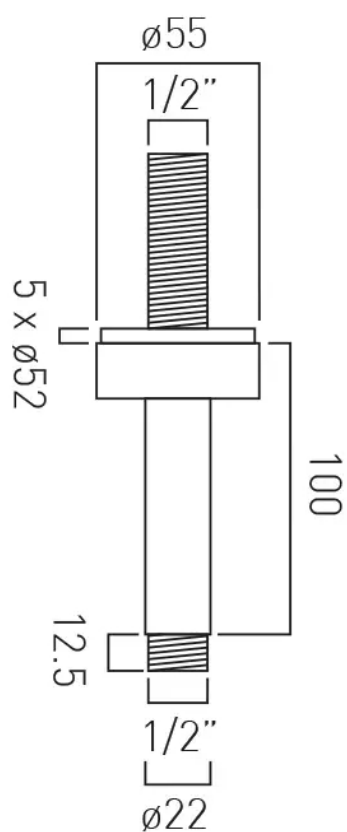

SPECIFICATION SHEET

COLLECTION:

PRODUCT CODE: IND-CMA/RO/4IN-BRN

DESCRIPTION:

fixed head ceiling mounting arm
100mm (4")
1/2" x 70mm threaded inlet
1/2" threaded outlet

FINISH:

Brushed Nickel

tel: 01934 744466
email: sales@vado.com
www.vado.com

where inspiration flows
taps | showering | accessories

TECHNICAL DRAWING

COLLECTION:

PRODUCT CODE: IND-CMA/RO/4IN-BRN

tel: 01934 744466
email: sales@vado.com
www.vado.com

where inspiration flows
taps | showering | accessories