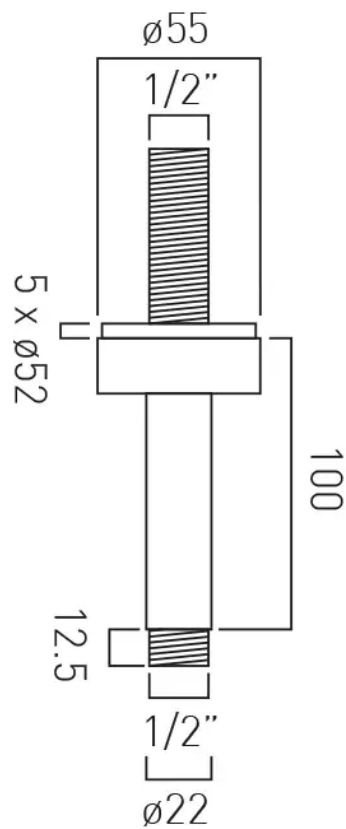

SPECIFICATION SHEET

COLLECTION:

PRODUCT CODE: IND-CMA/RO/4IN-BRG

DESCRIPTION:

fixed head ceiling mounting arm
100mm (4")
1/2" x 70mm threaded inlet
1/2" threaded outlet

FINISH:

Brushed Gold

tel: 01934 744466
email: sales@vado.com
www.vado.com

where inspiration flows
taps | showering | accessories

TECHNICAL DRAWING

COLLECTION:

PRODUCT CODE: IND-CMA/RO/4IN-BRG

tel: 01934 744466
email: sales@vado.com
www.vado.com

where inspiration flows
taps | showering | accessories