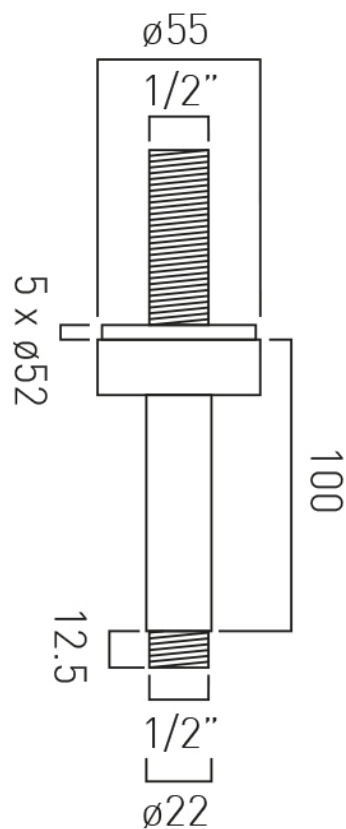

SPECIFICATION SHEET

COLLECTION: INDIVIDUAL

PRODUCT CODE: IND-CMA/RO/4IN-BRG

DESCRIPTION:

fixed head ceiling mounting arm

100mm (4")

1/2" x 70mm threaded inlet

1/2" threaded outlet

FINISH:

Brushed Gold

tel: 01934 744466
email: sales@vado.com
www.vado.com

where inspiration flows
taps | showering | accessories

TECHNICAL DRAWING

COLLECTION: INDIVIDUAL

PRODUCT CODE: IND-CMA/RO/4IN-BRG

tel: 01934 744466
email: sales@vado.com
www.vado.com