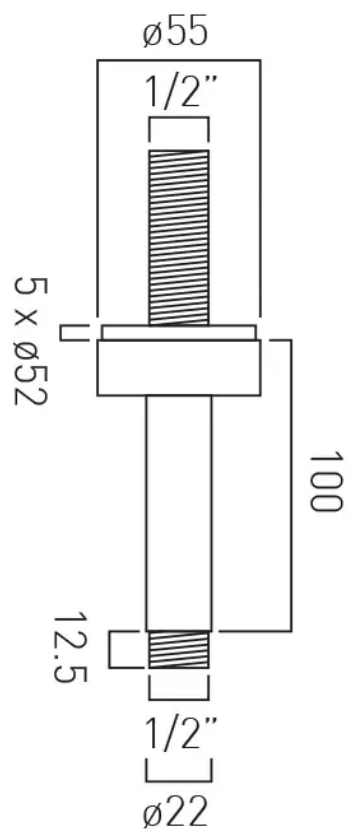

SPECIFICATION SHEET

COLLECTION:

PRODUCT CODE: IND-CMA/RO/4IN-BLK

DESCRIPTION:

fixed head ceiling mounting arm
100mm (4")
1/2" x 70mm threaded inlet
1/2" threaded outlet

FINISH:

Brushed Black

tel: 01934 744466
email: sales@vado.com
www.vado.com

where inspiration flows
taps | showering | accessories

TECHNICAL DRAWING

COLLECTION:

PRODUCT CODE: IND-CMA/RO/4IN-BLK

tel: 01934 744466
email: sales@vado.com
www.vado.com

where inspiration flows
taps | showering | accessories