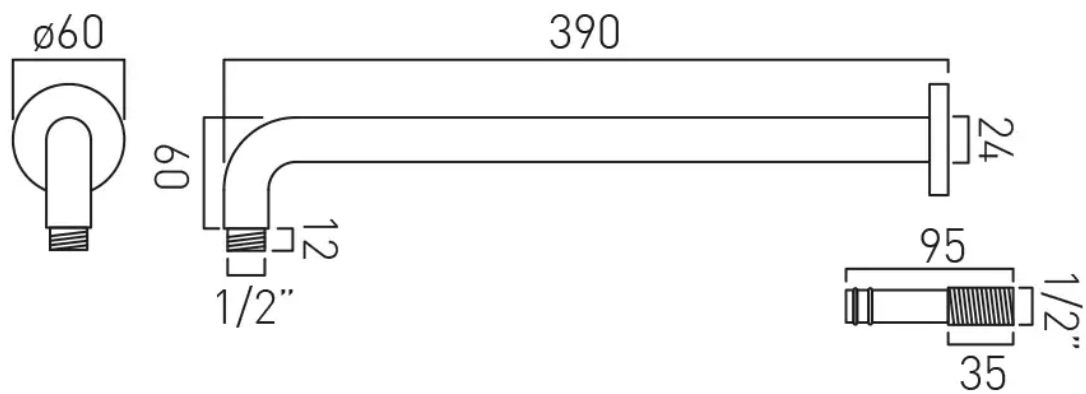


SPECIFICATION SHEET

COLLECTION:

PRODUCT CODE: IND-EFSA/RO-BRG

DESCRIPTION:

shower arm round easy fit wall mounted

FINISH:

Brushed Gold

tel: 01934 744466
email: sales@vado.com
www.vado.com

where inspiration flows
taps | showering | accessories

TECHNICAL DRAWING

COLLECTION:

PRODUCT CODE: IND-EFSA/RO-BRG

tel: 01934 744466
email: sales@vado.com
www.vado.com

where inspiration flows
taps | showering | accessories