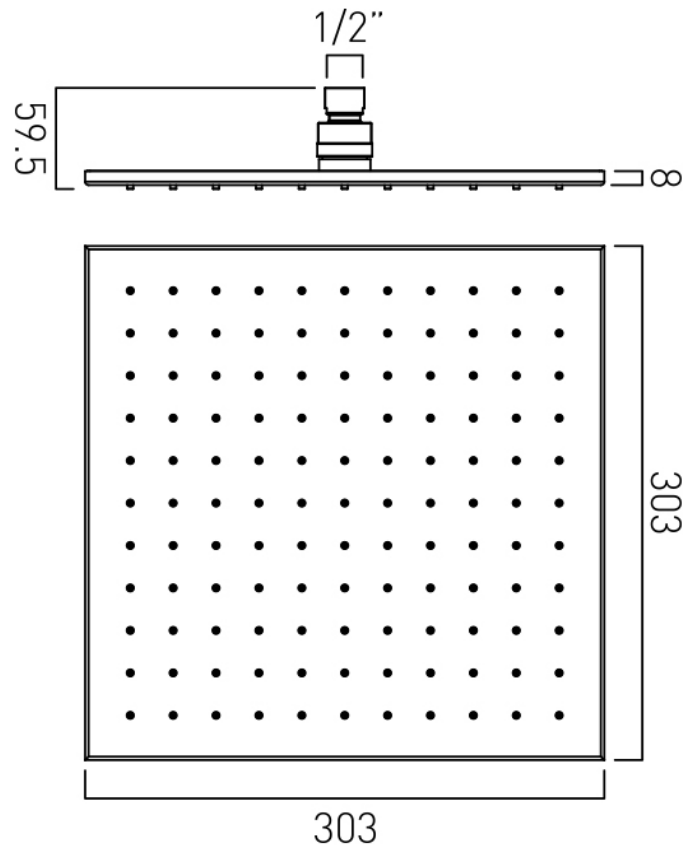

TECHNICAL DRAWING

COLLECTION:

PRODUCT CODE: IND-SQ/30-BRN

tel: 01934 744466
email: sales@vado.com
www.vado.com

where inspiration flows
taps | showering | accessories