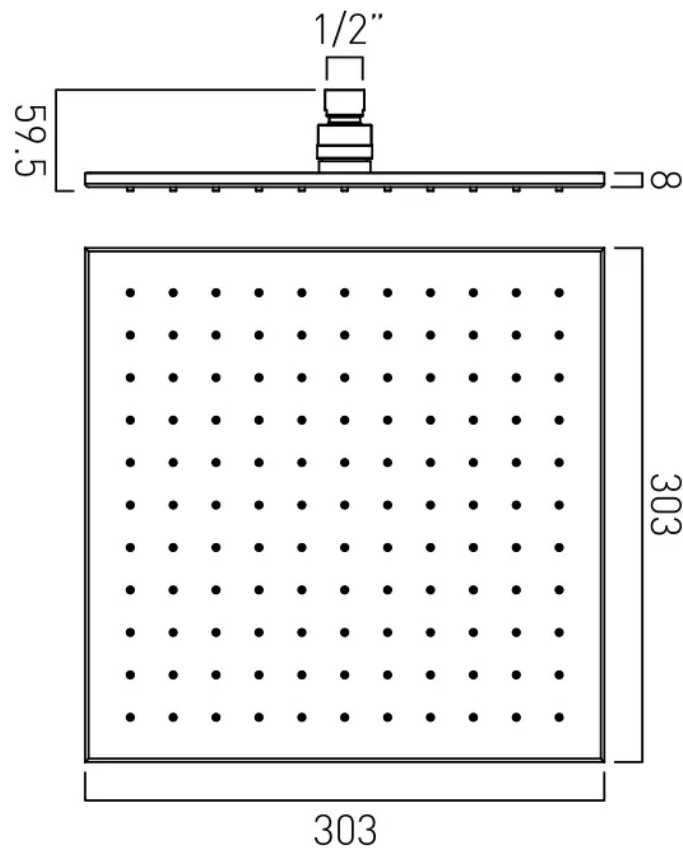

TECHNICAL DRAWING

COLLECTION:

PRODUCT CODE: IND-SQ/30-BLK

tel: 01934 744466
email: sales@vado.com
www.vado.com

where inspiration flows
taps | showering | accessories