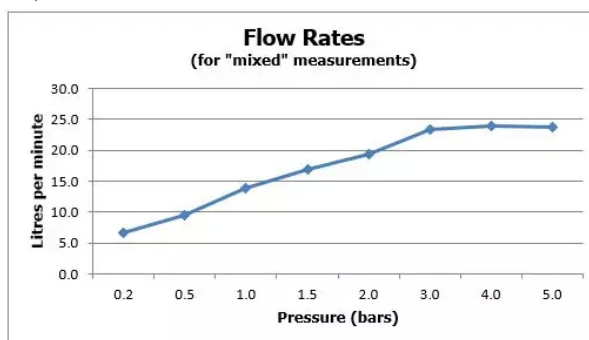

SPECIFICATION SHEET

COLLECTION:

PRODUCT CODE: IND-SQ/30-BLK

DESCRIPTION:

single function easy clean slim line square shower head
300mm (12")

minimum operating pressure 0.2 bar LP

FINISH:

Brushed Black

MINIMUM OPERATING PRESSURE:

0.2 bar LP

FLOW RATE AT 3.0 BAR FLOW PRESSURE:

24 l/min

tel: 01934 744466
email: sales@vado.com
www.vado.com

where inspiration flows
taps | showering | accessories

TECHNICAL DRAWING