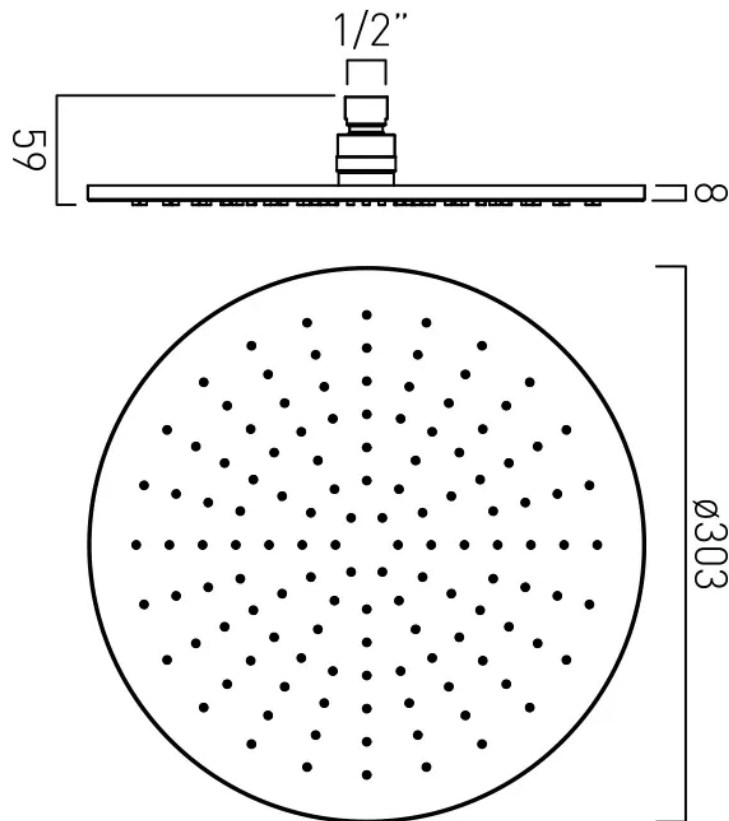

TECHNICAL DRAWING

COLLECTION:

PRODUCT CODE: IND-R0/30-BG

tel: 01934 744466
email: sales@vado.com
www.vado.com

where inspiration flows
taps | showering | accessories