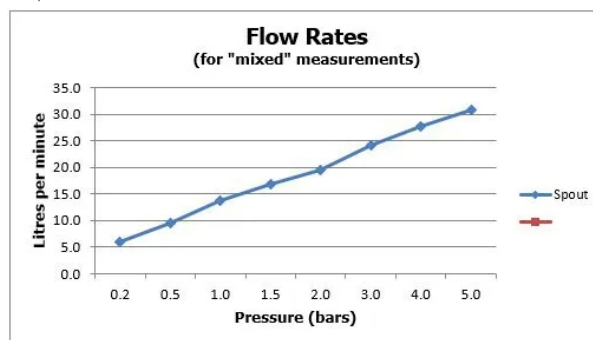

SPECIFICATION SHEET

COLLECTION:

PRODUCT CODE: IND-RO/30-BG

DESCRIPTION:

single function easy clean slim line round shower head
300mm (12")

minimum operating pressure 1.0 bar MP

FINISH:

Bright Gold

MINIMUM OPERATING PRESSURE:

1.0 bar MP

FLOW RATE AT 3.0 BAR FLOW PRESSURE:

24 l/min

tel: 01934 744466
email: sales@vado.com
www.vado.com

where inspiration flows
taps | showering | accessories

TECHNICAL DRAWING