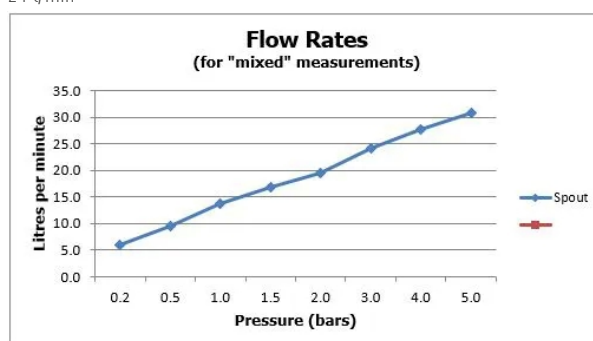

SPECIFICATION SHEET

COLLECTION:

PRODUCT CODE: IND-RO/30-BRN

DESCRIPTION:

single function easy clean slim line round shower head
300mm (12")
minimum operating pressure 1.0 bar MP

FINISH:

Brushed Nickel

MINIMUM OPERATING PRESSURE:

1.0 bar MP

FLOW RATE AT 3.0 BAR FLOW PRESSURE:

24 l/min

tel: 01934 744466
email: sales@vado.com
www.vado.com

where inspiration flows
taps | showering | accessories

TECHNICAL DRAWING

COLLECTION:

PRODUCT CODE: IND-R0/30-BRN