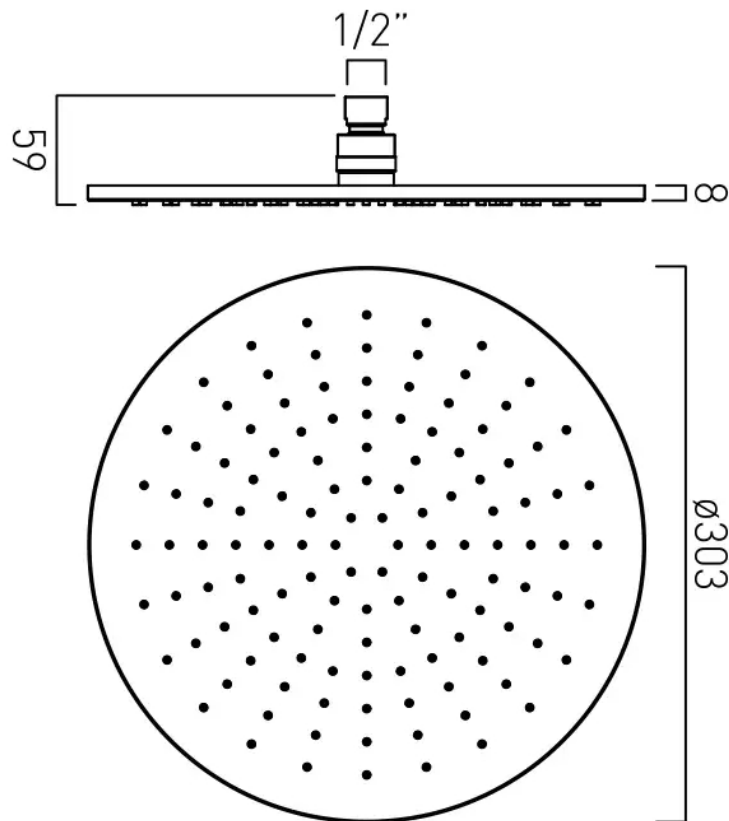

SPECIFICATION SHEET

COLLECTION:

PRODUCT CODE: IND-RO/30-BRN

DESCRIPTION:

single function easy clean slim line round shower head
300mm (12")
minimum operating pressure 1.0 bar MP

FINISH:

Brushed Nickel

MINIMUM OPERATING PRESSURE:

1.0 bar MP

FLOW RATE AT 3.0 BAR FLOW PRESSURE:

24 l/min

tel: 01934 744466
email: sales@vado.com
www.vado.com

where inspiration flows
taps | showering | accessories

TECHNICAL DRAWING

COLLECTION:

PRODUCT CODE: IND-R0/30-BRN