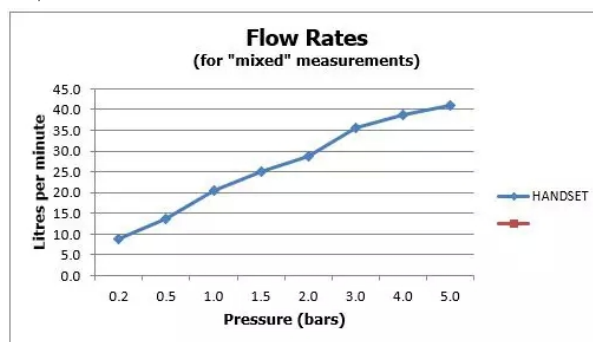

minimum operating pressure 0.2 bar LP

FINISH:

Brushed Nickel

MINIMUM OPERATING PRESSURE:

0.2 bar LP

FLOW RATE AT 3.0 BAR FLOW PRESSURE:

31 l/min

tel: 01934 744466
email: sales@vado.com
www.vado.com