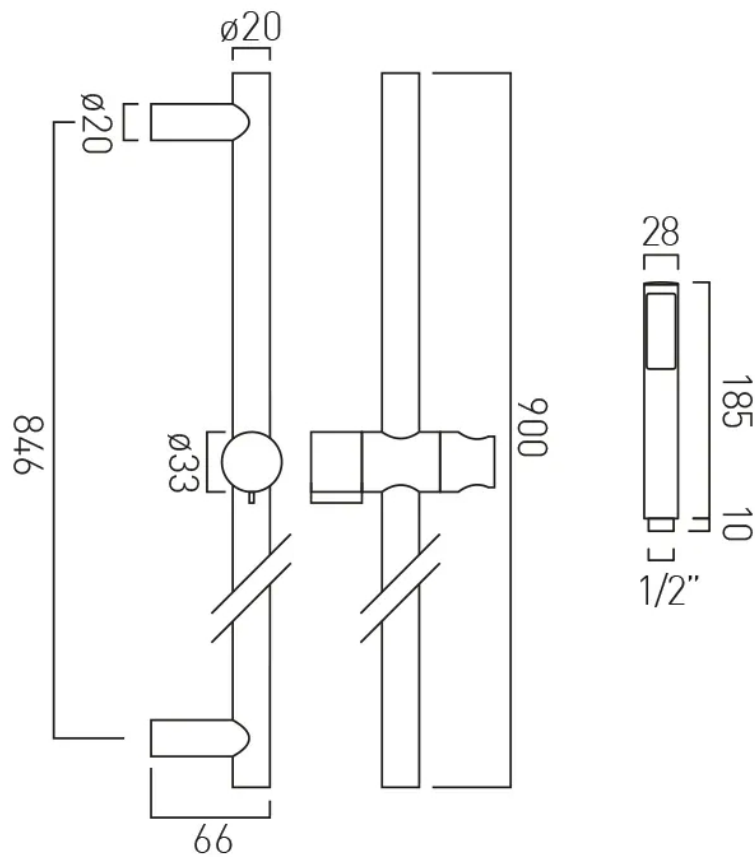

SPECIFICATION SHEET

COLLECTION:

PRODUCT CODE: IND-SFSRK/RO-BRN

DESCRIPTION:

single-function slide rail shower kit with

- single function handset
- rub-clean
- 900mm slide rail
- 150cm shower hose
- wall mounted

minimum operating pressure 0.2 bar LP

FINISH:

Brushed Nickel

MINIMUM OPERATING PRESSURE:

0.2 bar LP

FLOW RATE AT 3.0 BAR FLOW PRESSURE:

31 l/min

tel: 01934 744466
email: sales@vado.com
www.vado.com

where inspiration flows
taps | showering | accessories

TECHNICAL DRAWING

COLLECTION:

PRODUCT CODE: IND-SFSRK/RO-BRN

tel: 01934 744466
email: sales@vado.com
www.vado.com

where inspiration flows
taps | showering | accessories